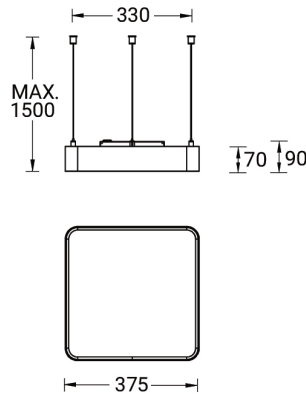

ARDEN 4 (ARD-90014)

Technical information

Material	Aluminium
Light source	1152 LED
Power	36 W
Lumen	1089 lm
Efficacy	30 lm/W
Driver option	Integral control gear
Driver	Constant current (CC)

Input voltage	220-240 V 50/60 Hz
Optic	O, P
Optic value	108°, 93°
CCT / CRI	RGBW40
Dimming type	Bluetooth
Product colours	Black, White, Matt Silver, Concrete - Urban, Softscape - Urban, Stone - Urban, Corten - Urban, Oak - Woodland, Walnut - Woodland, Pine - Woodland
Weight	3.2 kg

Operating temperature	-20 °C to 40 °C
Lens / Reflector / Optic	PMMA diffuser with Opal (UGR <19) and micro prismatic (UGR <13) options for better glare control
MacAdam Ellipse	3 SDCM
Lifetime L90B10 (hours)	> 23,000
Lifetime L80B10 (hours)	> 45,000
Lifetime L80B50 (hours)	> 50,000
Variants (Bluetooth)	Compatible with EN/ IEC 60598-2-22: Suitable for emergency installations as central supply, non-maintained (Z0)

ARD-90014