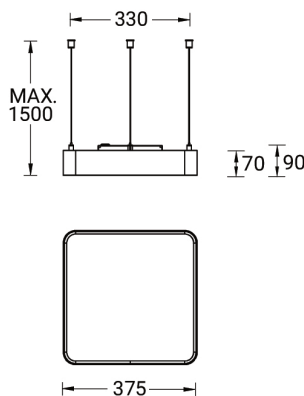

ARDEN 4 (ARD-90015)

Technical information

Material	Aluminium
Light source	1152 LED
Power	36 W
Lumen	1089 lm
Efficacy	30 lm/W
Driver option	Integral control gear
Driver	Constant current (CC)

Input voltage	220-240 V 50/60 Hz
Optic	O, P
Optic value	108°, 93°
CCT / CRI	RGBW40
Dimming type	DMX, DMX/RDM
Product colours	Black, White, Matt Silver, Concrete - Urban, Softscape - Urban, Stone - Urban, Corten - Urban, Oak - Woodland, Walnut - Woodland, Pine - Woodland
Weight	3.2 kg

Operating temperature	-20 °C to 40 °C
Lens / Reflector / Optic	PMMA diffuser with Opal (UGR <19) and micro prismatic (UGR <13) options for better glare control
MacAdam Ellipse	3 SDCM
Lifetime L90B10 (hours)	> 23,000
Lifetime L80B10 (hours)	> 45,000
Lifetime L80B50 (hours)	> 50,000
Variants (DMX/RDM)	Compatible with EN/ IEC 60598-2-22: Suitable for emergency installations as central supply, non-maintained (ZO)

ARD-90015