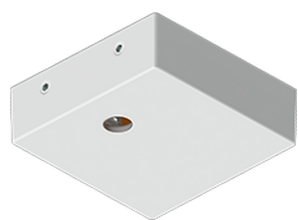

Accessories

Supply cable surface mounting box
A80981