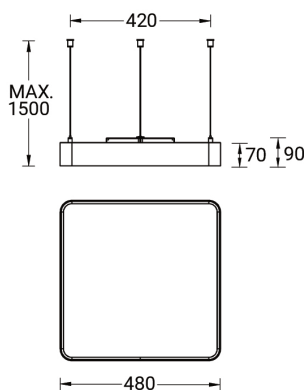

ARDEN 4 (ARD-90021)

Technical information

Material	Aluminium
Light source	480 LED
Power	41 W
Lumen	4805 - 5504 lm
Efficacy	117 - 134 lm/W
Driver option	Remote driver (included)
Driver	Constant current (CC)
Input voltage	350 mA, 120 VDC
Optic	O, P

Optic value	108°, 93°
CCT / CRI	3000K CRI80, 4000K CRI80
Bug	B2-U0-G1
ULR	0%
ULOR	0%
CIE flux code n°3	96, 97
Dimming type	On/Off, 1-10V, DALI
Product colours	Black, White, Matt Silver, Concrete - Urban, Softscape - Urban, Stone - Urban, Corten - Urban, Oak - Woodland, Walnut - Woodland, Pine - Woodland
Weight	4.7 kg

Operating temperature	-20 °C to 40 °C
Lens / Reflector / Optic	PMMA diffuser with Opal (UGR <19) and micro prismatic (UGR <13) options for better glare control
MacAdam Ellipse	3 SDCM
Lifetime L90B10 (hours)	> 23,000
Lifetime L80B10 (hours)	> 45,000
Lifetime L80B50 (hours)	> 50,000
Variants (On/Off, 1-10V, DALI)	Compatible with EN/ IEC 60598-2-22: Suitable for emergency installations as central supply, non-maintained (ZO)

ARD-90021