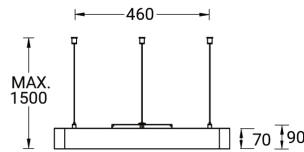

ARDEN 4 (ARD-90035)

Technical information

Material	Aluminium	Driver	Constant current (CC)	Product colours	Black, White, Matt Silver, Concrete - Urban, Softscape - Urban, Stone - Urban, Corten - Urban, Oak - Woodland, Walnut - Woodland, Pine - Woodland
Light source	2688 LED	Input voltage	220-240 V 50/60 Hz	Weight	6.1 kg
Power	84 W	Optic	O, P	Operating temperature	-20 °C to 40 °C
Lumen	2541 lm	Optic value	108°, 93°	Lens / Reflector / Optic	PMMA diffuser with Opal (UGR <19) and micro prismatic (UGR <13) options for better glare control
Efficacy	30 lm/W	CCT / CRI	RGBW40	Variants (DMX/RDM)	Compatible with EN/ IEC 60598-2-22: Suitable for emergency installations as central supply, non-maintained (Z0)
Driver option	Integral control gear	Dimming type	DMX, DMX/RDM		

ARD-90035