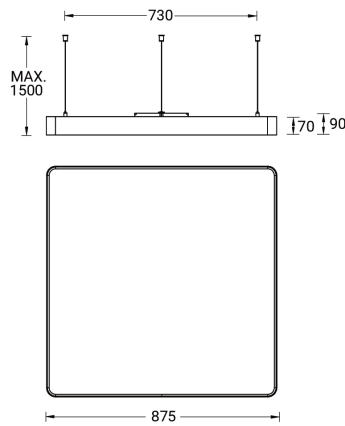

ARDEN 4 (ARD-90043)

Technical information

Material	Aluminium	Input voltage	220-240 V 50/60 Hz	Operating temperature	-20 °C to 40 °C
Light source	3024 LED	Optic	O, P	Lens / Reflector / Optic	PMMA diffuser with Opal (UGR <19) and micro prismatic (UGR <13) options for better glare control
Power	151 W	Optic value	108°, 93°	MacAdam Ellipse	3 SDCM
Lumen	20913 lm	CCT / CRI	TW (2700K - 6500K)	Lifetime L90B10 (hours)	> 23,000
Efficacy	138 lm/W	Dimming type	DALI	Lifetime L80B10 (hours)	> 45,000
Driver option	Integral control gear	Product colours	Black, White, Matt Silver, Concrete - Urban, Softscape - Urban, Stone - Urban, Corten - Urban, Oak - Woodland, Walnut - Woodland, Pine - Woodland	Lifetime L80B50 (hours)	> 50,000
Driver	Constant current (CC)	Weight	12.1 kg	Variants (DALI)	Compatible with EN/ IEC 60598-2-22: Suitable for emergency installations as central supply, non-maintained (Z0)

ARD-90043