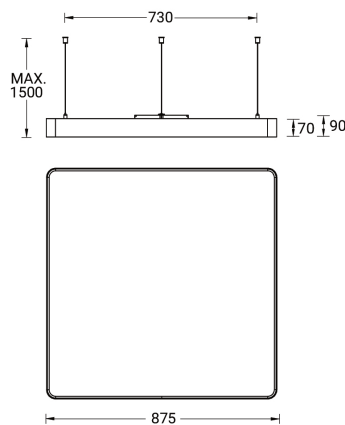

ARDEN 4 (ARD-90044)

Technical information

Material	Aluminium	Driver	Constant current (CC)	Product colours	Black, White, Matt Silver, Concrete - Urban, Softscape - Urban, Stone - Urban, Corten - Urban, Oak - Woodland, Walnut - Woodland, Pine - Woodland
Light source	6048 LED	Input voltage	220-240 V 50/60 Hz	Weight	12.1 kg
Power	189 W	Optic	O, P	Operating temperature	-20 °C to 40 °C
Lumen	5716 lm	Optic value	108°, 93°	Lens / Reflector / Optic	PMMA diffuser with Opal (UGR <19) and micro prismatic (UGR <13) options for better glare control
Efficacy	30 lm/W	CCT / CRI	RGBW40	Variants (Bluetooth)	Compatible with EN/ IEC 60598-2-22: Suitable for emergency installations as central supply, non-maintained (Z0)
Driver option	Integral control gear	Dimming type	Bluetooth		

ARD-90044