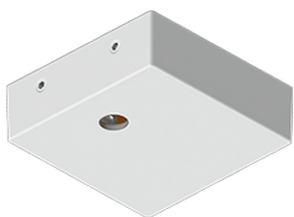

Accessories

Supply cable surface mounting box
A80981