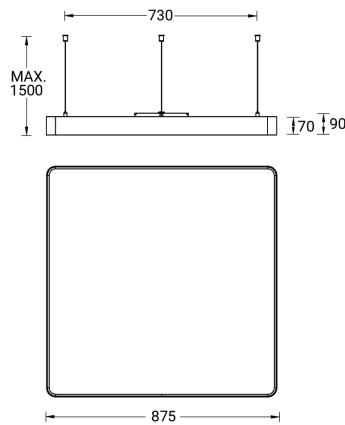

ARDEN 4 (ARD-90045)

Technical information

Material	Aluminium	Driver	Constant current (CC)	Product colours	Black, White, Matt Silver, Concrete - Urban, Softscape - Urban, Stone - Urban, Corten - Urban, Oak - Woodland, Walnut - Woodland, Pine - Woodland
Light source	6048 LED	Input voltage	220-240 V 50/60 Hz	Weight	12.1 kg
Power	189 W	Optic	O, P	Operating temperature	-20 °C to 40 °C
Lumen	5716 lm	Optic value	108°, 93°	Lens / Reflector / Optic	PMMA diffuser with Opal (UGR <19) and micro prismatic (UGR <13) options for better glare control
Efficacy	30 lm/W	CCT / CRI	RGBW40	Variants (DMX/RDM)	Compatible with EN/ IEC 60598-2-22: Suitable for emergency installations as central supply, non-maintained (Z0)
Driver option	Integral control gear	Dimming type	DMX, DMX/RDM		

ARD-90045