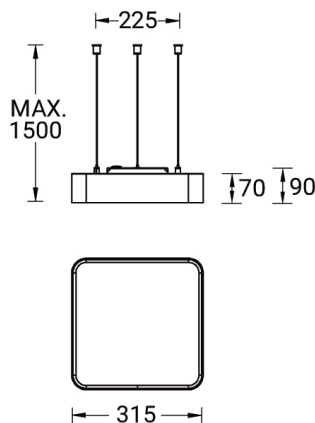

ARDEN 4 (ARD-90102)

Technical information

Material	Aluminium
Light source	168 & 120 LED
Power	36 W
Lumen	4037 - 4285 lm
Efficacy	112 - 119 lm/W
Driver option	Integral control gear
Driver	Constant current (CC)
Input voltage	220-240 V 50/60 Hz
Optic	O, P

Optic value	108°, 93°
Optic (2nd)	O
Optic (2nd) value	105°
CCT / CRI	3000K CRI80, 4000K CRI80
Bug	B1-U0-G1
ULR	0%
ULOR	0%
CIE flux code n°3	96, 97
Dimming type	On/Off, 1-10V, DALI

Product colours	Black, White, Matt Silver, Concrete - Urban, Softscape - Urban, Stone - Urban, Corten - Urban, Oak - Woodland, Walnut - Woodland, Pine - Woodland
Weight	2.5 kg
Operating temperature	-20 °C to 40 °C
Lens / Reflector / Optic	PMMA diffuser with Opal (UGR <19) and micro prismatic (UGR <13) options for better glare control
MacAdam Ellipse	3 SDCM
Lifetime L90B10 (hours)	> 23,000
Lifetime L80B10 (hours)	> 45,000
Lifetime L80B50 (hours)	> 50,000
Variants (On/Off, 1-10V, DALI)	Compatible with EN/ IEC 60598-2-22: Suitable for emergency installations as central supply, non-maintained (Z0)

ARD-90102