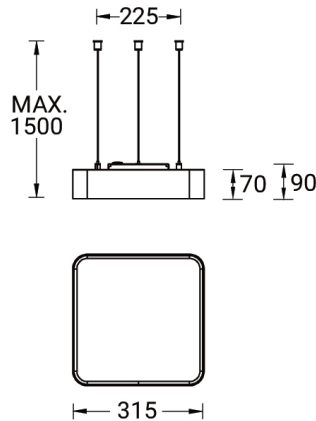

ARDEN 4 (ARD-90103)

Technical information

Material	Aluminium	Optic (2nd)	0	Weight	2.5 kg
Light source	336 & 96 LED	Optic (2nd) value	108°	Operating temperature	-20 °C to 40 °C
Power	33 W	CCT / CRI	TW (2700K - 6500K)	Lens / Reflector / Optic	PMMA diffuser with Opal (UGR <19) and micro prismatic (UGR <13) options for better glare control
Lumen	2989 - 3274 lm	Bug	B1-U0-G1	MacAdam Ellipse	3 SDCM
Driver option	Integral control gear	ULR	0%	Lifetime L90B10 (hours)	> 23,000
Driver	Constant current (CC)	ULOR	0%	Lifetime L80B10 (hours)	> 45,000
Input voltage	220-240 V 50/60 Hz	CIE flux code n°3	96, 97	Lifetime L80B50 (hours)	> 50,000
Optic	O, P	Dimming type	DALI	Variants (DALI)	Compatible with EN/ IEC 60598-2-22: Suitable for emergency installations as central supply, non-maintained (Z0)
Optic value	108°, 93°	Product colours	Black, White, Matt Silver, Concrete - Urban, Softscape - Urban, Stone - Urban, Corten - Urban, Oak - Woodland, Walnut - Woodland, Pine - Woodland		

ARD-90103