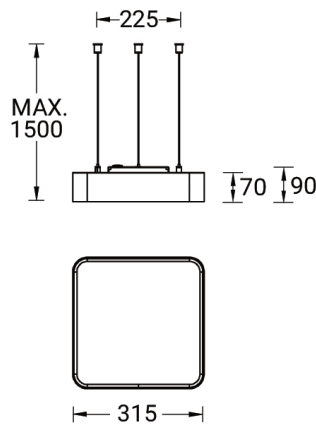

ARDEN 4 (ARD-90104)

Technical information

Material	Aluminium	Input voltage	220-240 V 50/60 Hz	Dimming type	Bluetooth
Light source	672 & 480 LED	Optic	0, P	Product colours	Black, White, Matt Silver, Concrete - Urban, Softscape - Urban, Stone - Urban, Corten - Urban, Oak - Woodland, Walnut - Woodland, Pine - Woodland
Power	53 W	Optic value	108°, 93°		
Lumen	1285 lm	Optic (2nd)	0	Weight	2.5 kg
Driver option	Integral control gear	Optic (2nd) value	105°	Operating temperature	-20 °C to 40 °C
Driver	Constant current (CC)	CCT / CRI	RGBW30, RGBW40	Lens / Reflector / Optic	PMMA diffuser with Opal (UGR <19) and micro prismatic (UGR <13) options for better glare control
				Variants (Bluetooth)	Compatible with EN/ IEC 60598-2-22: Suitable for emergency installations as central supply, non-maintained (Z0)

ARD-90104