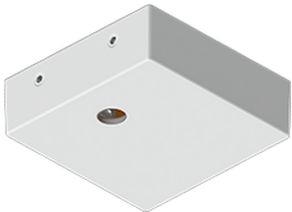

**ARDEN 4 (ARD-90105)**

**Product description**

Down (Optic) & Up (Optic 2nd) - 320 mm - RGBW DMX

**Luminaire Structure**

- Extruded aluminium bended profile with powder coating
- Stainless steel fasteners in grade 316
- Stainless steel, adjustable, suspension (1.5 m) complete with electrical wires in white for mounting
- PMMA diffuser with Opal (UGR <19) and micro prismatic (UGR <13) options for better glare control

SW01 - Oak - Woodland    SW02 - Walnut - Woodland    SW03 - Pine - Woodland

**ARDEN 4 (ARD-90105)**

**Technical information**

<b>Material</b>	Aluminium	<b>Input voltage</b>	220-240 V 50/60 Hz	<b>Weight</b>	2.5 kg
<b>Light source</b>	672 & 480 LED	<b>Optic</b>	O, P	<b>Operating temperature</b>	-20 °C to 40 °C
<b>Power</b>	53 W	<b>Optic (2nd)</b>	O	<b>Lens / Reflector / Optic</b>	PMMA diffuser with Opal (UGR <19) and micro prismatic (UGR <13) options for better glare control
<b>Lumen</b>	1285 lm	<b>CCT / CRI</b>	RGBW30, RGBW40		
<b>Driver option</b>	Integral control gear	<b>Dimming type</b>	DMX, DMX/RDM	<b>Variants (DMX/RDM)</b>	Compatible with EN/ IEC 60598-2-22: Suitable for emergency installations as central supply, non-maintained (Z0)
<b>Driver</b>	Constant current (CC)	<b>Product colours</b>	Black, White, Matt Silver, Concrete - Urban, Softscape - Urban, Stone - Urban, Corten - Urban, Oak - Woodland, Walnut - Woodland, Pine - Woodland		

**ARD-90105**

**Accessories**

Supply cable surface mounting box  
**A80981**

Decorative pattern - Type A for ARDEN 300 mm  
**A91421**

Decorative pattern - Type B for ARDEN 300 mm  
**A92821**

Decorative pattern - Type C for ARDEN for ARDEN 300 mm  
**A94221**