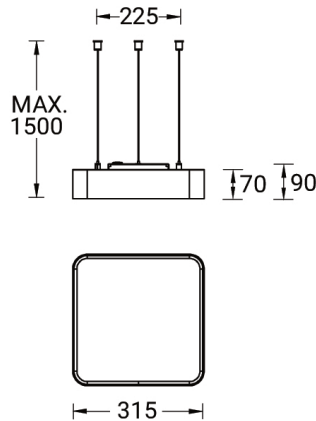

ARDEN 4 (ARD-90105)

Technical information

Material	Aluminium	Input voltage	220-240 V 50/60 Hz	Weight	2.5 kg
Light source	672 & 480 LED	Optic	O, P	Operating temperature	-20 °C to 40 °C
Power	53 W	Optic (2nd)	O	Lens / Reflector / Optic	PMMA diffuser with Opal (UGR <19) and micro prismatic (UGR <13) options for better glare control
Lumen	1285 lm	CCT / CRI	RGBW30, RGBW40		
Driver option	Integral control gear	Dimming type	DMX, DMX/RDM	Variants (DMX/RDM)	Compatible with EN/ IEC 60598-2-22: Suitable for emergency installations as central supply, non-maintained (Z0)
Driver	Constant current (CC)	Product colours	Black, White, Matt Silver, Concrete - Urban, Softscape - Urban, Stone - Urban, Corten - Urban, Oak - Woodland, Walnut - Woodland, Pine - Woodland		

ARD-90105