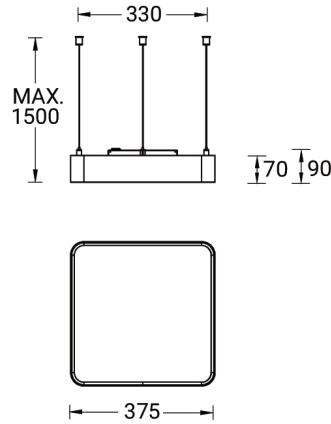

ARDEN 4 (ARD-90112)

Technical information

Material	Aluminium
Light source	288 & 144 LED
Power	56 W
Lumen	6374 - 6940 lm
Driver option	Integral control gear
Driver	Constant current (CC)
Input voltage	220-240 V 50/60 Hz
Optic	O, P
Optic value	108°, 93°

Optic (2nd)	O
Optic (2nd) value	105°
CCT / CRI	3000K CRI80, 4000K CRI80
Bug	B2-U0-G1
ULR	0%
ULOR	0%
CIE flux code n°3	96, 97
Dimming type	On/Off, 1-10V, DALI
Product colours	Black, White, Matt Silver, Concrete - Urban, Softscape - Urban, Stone - Urban, Corten - Urban, Oak - Woodland, Walnut - Woodland, Pine - Woodland

Weight	3.5 kg
Operating temperature	-20 °C to 40 °C
Lens / Reflector / Optic	PMMA diffuser with Opal (UGR <19) and micro prismatic (UGR <13) options for better glare control
MacAdam Ellipse	3 SDCM
Lifetime L90B10 (hours)	> 23,000
Lifetime L80B10 (hours)	> 45,000
Lifetime L80B50 (hours)	> 50,000
Variants (On/Off, 1-10V, DALI)	Compatible with EN/ IEC 60598-2-22: Suitable for emergency installations as central supply, non-maintained (Z0)

ARD-90112