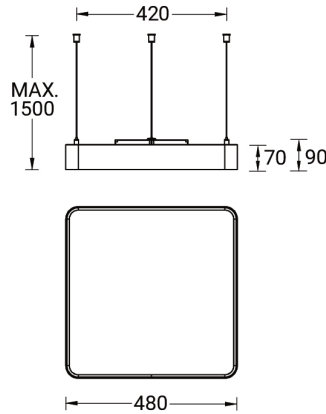

ARDEN 4 (ARD-90121)

Technical information

Material	Aluminium	Optic (2nd)	O	Weight	5.0 kg
Light source	480 & 192 LED	Optic (2nd) value	105°	Operating temperature	-20 °C to 40 °C
Power	66 W	CCT / CRI	3000K CRI80, 4000K CRI80	Lens / Reflector / Optic	PMMA diffuser with Opal (UGR <19) and micro prismatic (UGR <13) options for better glare control
Lumen	7995 - 8833 lm	Bug	B2-U0-G1	MacAdam Ellipse	3 SDCM
Driver option	Remote driver (included)	ULR	0%	Lifetime L90B10 (hours)	> 23,000
Driver	Constant current (CC)	ULOR	0%	Lifetime L80B10 (hours)	> 45,000
Input voltage	350 mA, 120 VDC (down) & 250 mA, 84 VDC (up)	CIE flux code n°3	96, 97	Lifetime L80B50 (hours)	> 50,000
Optic	O, P	Dimming type	On/Off, 1-10V, DALI	Variants (1-10V, DALI)	Compatible with EN/ IEC 60598-2-22: Suitable for emergency installations as central supply, non-maintained (Z0)
Optic value	108°, 93°	Product colours	Black, White, Matt Silver, Concrete - Urban, Softscape - Urban, Stone - Urban, Corten - Urban, Oak - Woodland, Walnut - Woodland, Pine - Woodland		

ARD-90121