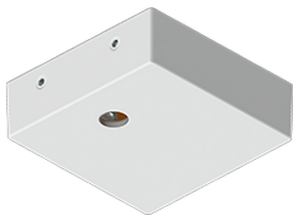

Accessories

Supply cable surface mounting box
A80981