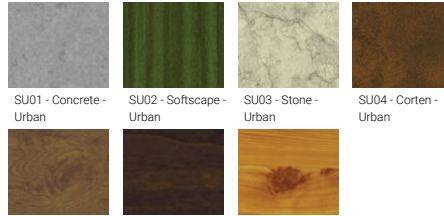

Product colour

01 - Black (RAL 9011) 03 - White (RAL 9003) 05 - Matt Silver (RAL 9006)

Special finishes upon request

SU01 - Concrete - Urban SU02 - Softscape - Urban SU03 - Stone - Urban SU04 - Corten - Urban
 SW01 - Oak - Woodland SW02 - Walnut - Woodland SW03 - Pine - Woodland