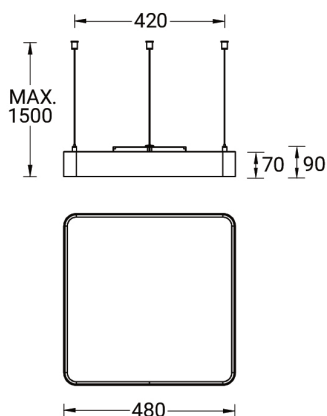

ARDEN 4 (ARD-90124)

Technical information

Material	Aluminium	Optic value	108°, 96°	Lens / Reflector / Optic	PMMA diffuser with Opal (UGR <19) and micro prismatic (UGR <13) options for better glare control
Light source	1920 & 768 LED	Optic (2nd)	0	MacAdam Ellipse	3 SDCM
Power	94 W	Optic (2nd) value	105°	Lifetime L90B10 (hours)	> 23,000
Lumen	2854 lm	CCT / CRI	RGBW30, RGBW40	Lifetime L80B10 (hours)	> 45,000
Driver option	Integral control gear	Dimming type	Bluetooth	Lifetime L80B50 (hours)	> 50,000
Driver	Constant current (CC)	Product colours	Black, White, Matt Silver, Concrete - Urban, Softscape - Urban, Stone - Urban, Corten - Urban, Oak - Woodland, Walnut - Woodland, Pine - Woodland	Variants (Bluetooth)	Compatible with EN/ IEC 60598-2-22: Suitable for emergency installations as central supply, non-maintained (Z0)
Input voltage	220-240 V 50/60 Hz			Weight	5.0 kg
Optic	O, P			Operating temperature	-20 °C to 40 °C

ARD-90124