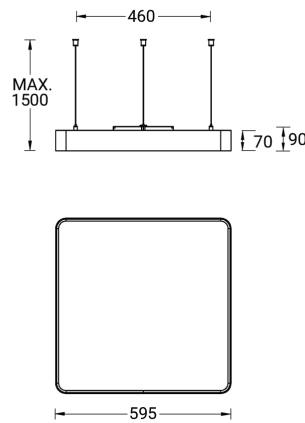

ARDEN 4 (ARD-90134)

Technical information

Material	Aluminium	Input voltage	220-240 V 50/60 Hz	Dimming type	Bluetooth
Light source	2688 & 960 LED	Optic	0, P	Product colours	Black, White, Matt Silver, Concrete - Urban, Softscape - Urban, Stone - Urban, Corten - Urban, Oak - Woodland, Walnut - Woodland, Pine - Woodland
Power	114 W	Optic value	108°, 96°		
Lumen	3970 lm	Optic (2nd)	0	Weight	6.5 kg
Driver option	Integral control gear	Optic (2nd) value	105°		
Driver	Constant current (CC)	CCT / CRI	RGBW30, RGBW40	Operating temperature	-20 °C to 40 °C
				Lens / Reflector / Optic	PMMA diffuser with Opal (UGR <19) and micro prismatic (UGR <13) options for better glare control
				Variants (Bluetooth)	Compatible with EN/ IEC 60598-2-22: Suitable for emergency installations as central supply, non-maintained (Z0)

ARD-90134