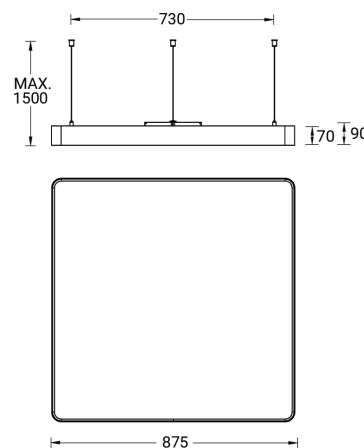

ARDEN 4 (ARD-90142)

Technical information

Material	Aluminium
Light source	1512 & 384 LED
Power	209 W
Lumen	25492 - 29073 lm
Driver option	Remote driver (included)
Driver	Constant current (CC)
Input voltage	450 mA (down) & 250 mA (up)
Optic	O, P
Optic value	107°, 93°

Optic (2nd)	O
Optic (2nd) value	105°
CCT / CRI	3000K CRI80, 4000K CRI80
Bug	B4-U0-G2
ULR	0%
ULOR	0%
CIE flux code n°3	96, 97
Dimming type	On/Off, 1-10V, DALI
Product colours	Black, White, Matt Silver, Concrete - Urban, Softscape - Urban, Stone - Urban, Corten - Urban, Oak - Woodland, Walnut - Woodland, Pine - Woodland

Weight	12.7 kg
Operating temperature	-20 °C to 40 °C
Lens / Reflector / Optic	PMMA diffuser with Opal (UGR <19) and micro prismatic (UGR <13) options for better glare control
MacAdam Ellipse	3 SDCM
Lifetime L90B10 (hours)	> 23,000
Lifetime L80B10 (hours)	> 45,000
Lifetime L80B50 (hours)	> 50,000
Variants (On/Off, 1-10V, DALI)	Compatible with EN/ IEC 60598-2-22: Suitable for emergency installations as central supply, non-maintained (Z0)

ARD-90142