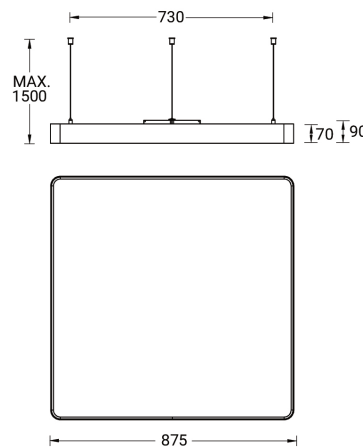

ARDEN 4 (ARD-90143)

Technical information

Material	Aluminium	Optic value	107°, 93°	Lens / Reflector / Optic	PMMA diffuser with Opal (UGR <19) and micro prismatic (UGR <13) options for better glare control
Light source	3024 & 768 LED	Optic (2nd)	0	MacAdam Ellipse	3 SDCM
Power	189 W	Optic (2nd) value	105°	Lifetime L90B10 (hours)	> 23,000
Lumen	34913 lm	CCT / CRI	TW (2700K - 6500K)	Lifetime L80B10 (hours)	> 45,000
Driver option	Integral control gear	Dimming type	DALI	Lifetime L80B50 (hours)	> 50,000
Driver	Constant current (CC)	Product colours	Black, White, Matt Silver, Concrete - Urban, Softscape - Urban, Stone - Urban, Corten - Urban, Oak - Woodland, Walnut - Woodland, Pine - Woodland	Variants (DALI)	Compatible with EN/ IEC 60598-2-22: Suitable for emergency installations as central supply, non-maintained (Z0)
Input voltage	220-240 V 50/60 Hz				
Optic	O, P	Weight	12.5 kg		
		Operating temperature	-20 °C to 40 °C		

ARD-90143