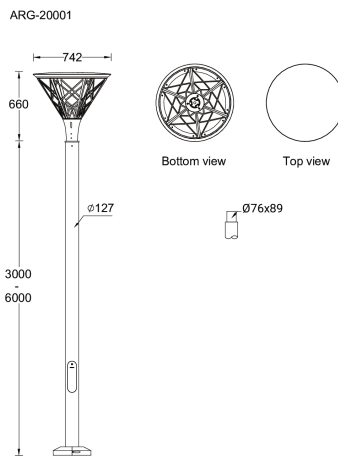

ARGENTINA 1 (ARG-20001) (Version 1)

Technical information

Material	Aluminium
Light source	624 LED
Power	109 W
Lumen	9118 - 9598 lm
Efficacy	84 - 88 lm/W
Driver option	Integral control gear
Driver	Constant current (CC)

Input voltage	220-240V 50/60Hz
Optic	G
Optic value	360°
CCT / CRI	3000K CRI80, 4000K CRI80
Bug	B3-U2-G1
CIE flux code n°3	96
Dimming type	On/Off, 1-10V, DALI

Product colours	Black, Dark Grey, White, Matt Silver, Bronze, Concrete - Urban, Softscape - Urban, Stone - Urban, Corten - Urban, Oak - Woodland, Walnut - Woodland, Pine - Woodland
Weight	20 kg
Operating temperature	-20 °C to 40 °C
Cable	One IP68 connector supplied with 0.2 m of 3x1.0 sqmm outdoor cable
Through wiring	Single cable entry
Lens / Reflector / Optic	Opal UV-stabilised polycarbonate diffuser

Accessories

Root mount kit A20691	Circuit breaker box IP44 A21291	Root mount kit A20491	6 m - Cylindrical, straight aluminium pole for SYNDY, ANESTI, ARGENTINA APD160127-ASP