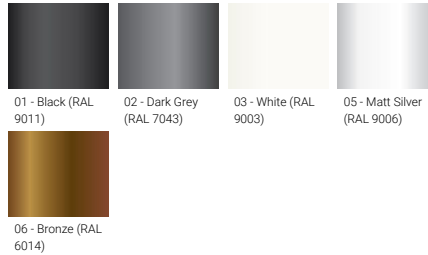

- Integral control gear
- 1 standard decorative pattern, other patterns upon request

Optic

G

Product colour

Special finishes upon request

ARGENTINA 1 (ARG-20001) (Version 1)

Technical information

Material	Aluminium
Light source	624 LED
Power	109 W
Lumen	9118 - 9598 lm
Efficacy	84 - 88 lm/W
Driver option	Integral control gear
Driver	Constant current (CC)