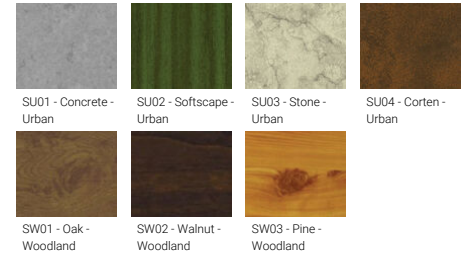

- Integral control gear
- 1 standard decorative pattern, other patterns upon request

Optic

G

Product colour

Special finishes upon request

ARGENTINA 1 (ARG-20001) (Version 1)

Technical information

Material	Aluminium
Light source	624 LED
Power	109 W
Lumen	9118 - 9598 lm
Efficacy	84 - 88 lm/W
Driver option	Integral control gear
Driver	Constant current (CC)