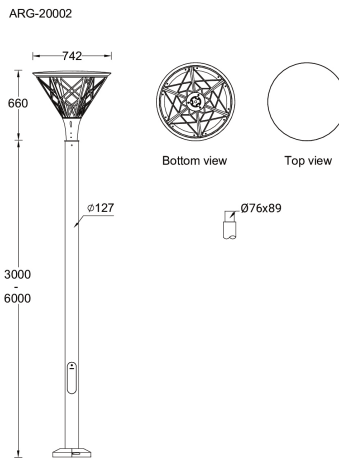

ARGENTINA 1 (ARG-20002) (Version 1)**IP65****IK07****Product description**

Top Ø742 - Supplied with a cylindrical, straight aluminium pole - Height options: 3 - 6 m

**Luminaire Structure**

- Die-cast aluminium housing
- Extruded aluminium column
- Pre-treated before powder coating ensuring high corrosion resistance
- Single cable entry
- One IP68 connector supplied with 0.2 m of 3x1.0 sqmm outdoor cable
- Stainless steel fasteners in grade 304 with zinc flake coating (ZFC)
- Durable silicone rubber gasket
- Opal UV-stabilised polycarbonate diffuser
- Integral control gear
- 1 standard decorative pattern, other patterns upon request

| | |
|----------------------|-----------------------|
| Material | Aluminium |
| Light source | 1248 LED |
| Power | 183 W |
| Lumen | 19813 - 20439 lm |
| Efficacy | 108 - 112 lm/W |
| Driver option | Integral control gear |
| Driver | Constant current (CC) |

| | |
|---------------------------------|--|
| Weight | 20 kg |
| Operating temperature | -20 °C to 40 °C |
| Cable | One IP68 connector supplied with 0.2 m of 3x1.0 sqmm outdoor cable |
| Through wiring | Single cable entry |
| Lens / Reflector / Optic | Opal UV-stabilised polycarbonate diffuser |