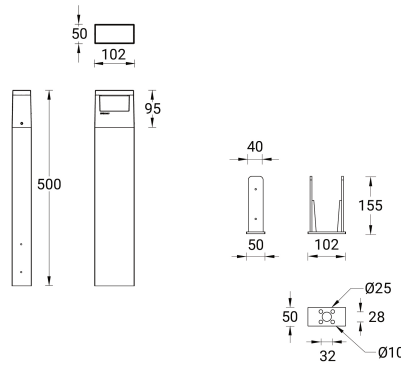

AUGUSTA 4 (AUG-10001) (Version 1)

Technical information

Material	Aluminium
Light source	18 LED
Power	9 W
Lumen	370 - 396 lm
Efficacy	41 - 44 lm/W
Driver option	Integral control gear
Driver	Constant current (CC)
Input voltage	220-240 V 50/60 Hz
Optic	G

Optic value	70°x114°
CCT / CRI	3000K CRI80, 4000K CRI80
Bug	B0-U0-G0
ULR	0%
ULOR	0%
CIE flux code n°3	96
Dimming type	On/Off
Product colours	Black, Dark Grey, White, Matt Silver, Bronze, Concrete - Urban, Softscape - Urban, Stone - Urban, Corten - Urban, Oak - Woodland, Walnut - Woodland, Pine - Woodland
Weight	2.06 kg

Operating temperature	-20 °C to 40 °C
Cable	One IP68 connector supplied with 0.2 m of 3x1.0 sqmm outdoor cable
Through wiring	Single cable entry
Lens / Reflector / Optic	Clear toughened glass
MacAdam Ellipse	3 SDCM
Lifetime L90B10 (hours)	> 23,000
Lifetime L80B10 (hours)	> 45,000
Lifetime L80B50 (hours)	> 49,000
Variants (On/Off)	Compatible with EN/ IEC 60598-2-22: Suitable for emergency installations as central supply, non-maintained (Z0)

AUG-10001

Accessories