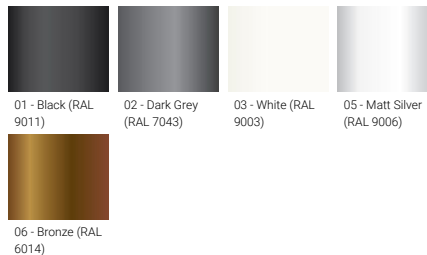

AUGUSTA 4 (AUG-10001) (Version 1)**Product description**

102x50 mm - 500 mm

**Luminaire Structure**

- Die-cast aluminium housing and frame
- Extruded aluminium column
- Pre-treated before powder coating ensuring high corrosion resistance
- Single cable entry
- One IP68 connector supplied with 0.2 m of 3x1.0 sqmm outdoor cable
- Stainless steel fasteners in grade 304 with zinc flake coating (ZFC)
- Durable silicone rubber gasket
- Clear toughened glass
- Integral control gear

Optic**G****Product colour****Special finishes upon request**

AUGUSTA 4 (AUG-10001) (Version 1)

Technical information

Material	Aluminium
Light source	18 LED
Power	9 W
Lumen	370 - 396 lm
Efficacy	41 - 44 lm/W
Driver option	Integral control gear
Driver	Constant current (CC)
Input voltage	220-240 V 50/60 Hz
Optic	G

Optic value	70°x114°
CCT / CRI	3000K CRI80, 4000K CRI80
Bug	B0-U0-G0
ULR	0%
ULOR	0%
CIE flux code n°3	96
Dimming type	On/Off
Product colours	Black, Dark Grey, White, Matt Silver, Bronze, Concrete - Urban, Softscape - Urban, Stone - Urban, Corten - Urban, Oak - Woodland, Walnut - Woodland, Pine - Woodland
Weight	2.06 kg