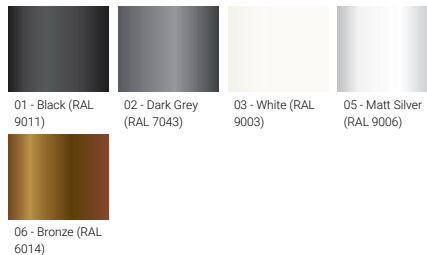

AUGUSTA 4 (AUG-10002) (Version 1)

Product description

102x50 mm - 1000 mm

Luminaire Structure

- Die-cast aluminium housing and frame
- Extruded aluminium column
- Pre-treated before powder coating ensuring high corrosion resistance
- Single cable entry
- One IP68 connector supplied with 0.2 m of 3x1.0 sqmm outdoor cable
- Stainless steel fasteners in grade 304 with zinc flake coating (ZFC)
- Durable silicone rubber gasket
- Clear toughened glass
- Integral control gear

Optic

G

Product colour

Special finishes upon request

AUGUSTA 4 (AUG-10002) (Version 1)

Technical information

Material	Aluminium
Light source	18 LED
Power	9 W
Lumen	370 - 396 lm
Efficacy	46 - 50 lm/W
Driver option	Integral control gear
Driver	Constant current (CC)
Input voltage	220-240 V 50/60 Hz
Optic	G

Optic value	70°x114°
CCT / CRI	3000K CRI80, 4000K CRI80
Bug	B0-U0-G0
ULR	0%
ULOR	0%
CIE flux code n°3	96
Dimming type	On/Off
Product colours	Black, Dark Grey, White, Matt Silver, Bronze, Concrete - Urban, Softscape - Urban, Stone - Urban, Corten - Urban, Oak - Woodland, Walnut - Woodland, Pine - Woodland
Weight	3.75 kg