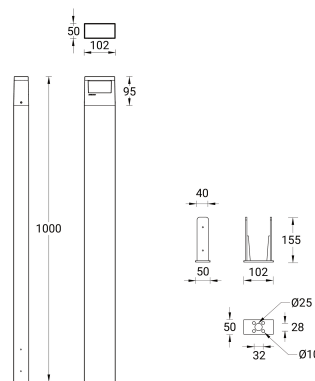

AUGUSTA 4 (AUG-10002) (Version 1)

Technical information

Material	Aluminium
Light source	18 LED
Power	9 W
Lumen	370 - 396 lm
Efficacy	46 - 50 lm/W
Driver option	Integral control gear
Driver	Constant current (CC)
Input voltage	220-240 V 50/60 Hz
Optic	G

Optic value	70°x114°
CCT / CRI	3000K CRI80, 4000K CRI80
Bug	B0-U0-G0
ULR	0%
ULOR	0%
CIE flux code n°3	96
Dimming type	On/Off
Product colours	Black, Dark Grey, White, Matt Silver, Bronze, Concrete - Urban, Softscape - Urban, Stone - Urban, Corten - Urban, Oak - Woodland, Walnut - Woodland, Pine - Woodland
Weight	3.75 kg

Operating temperature	-20 °C to 40 °C
Cable	One IP68 connector supplied with 0.2 m of 3x1.0 sqmm outdoor cable
Through wiring	Single cable entry
Lens / Reflector / Optic	Clear toughened glass
MacAdam Ellipse	3 SDCM
Lifetime L90B10 (hours)	> 23,000
Lifetime L80B10 (hours)	> 45,000
Lifetime L80B50 (hours)	> 49,000
Variants (On/Off)	Compatible with EN/ IEC 60598-2-22: Suitable for emergency installations as central supply, non-maintained (Z0)

AUG-10002

Accessories