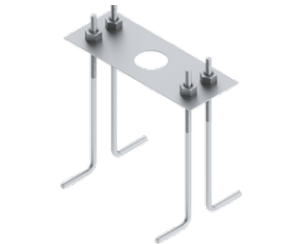

AUGUSTA 5 (AUG-10011)

Product description

200x80 mm - 500 mm

Luminaire Structure

- Die-cast aluminium housing and frame
- Extruded aluminium column
- Pre-treated before powder coating ensuring high corrosion resistance
- Single cable entry
- One IP68 connector supplied with 0.2 m of 3x1.0 sqmm outdoor cable
- Stainless steel fasteners in grade 304 with zinc flake coating (ZFC)
- Durable silicone rubber gasket
- Clear toughened glass
- Integral control gear

Optic

G

Product colour

Special finishes upon request

AUGUSTA 5 (AUG-10011)

Technical information

Material	Aluminium
Light source	40 LED
Power	14 W
Lumen	744 - 796 lm
Efficacy	53 - 57 lm/W
Driver option	Integral control gear
Driver	Constant current (CC)
Input voltage	220-240 V 50/60 Hz
Optic	G

Operating temperature	-20 °C to 40 °C
Cable	One IP68 connector supplied with 0.2 m of 3x1.0 sqmm outdoor cable
Through wiring	Single cable entry
Lens / Reflector / Optic	Clear toughened glass
MacAdam Ellipse	3 SDCM
Lifetime L90B10 (hours)	> 23,000
Lifetime L80B10 (hours)	> 45,000
Lifetime L80B50 (hours)	> 49,000
Variants (On/Off, 1-10V, DALI)	Compatible with EN/ IEC 60598-2-22: Suitable for emergency installations as central supply, non-maintained (Z0)

AUG-10011

Accessories

DALI Control System
Control-DALI

Anchor bolt
A11191