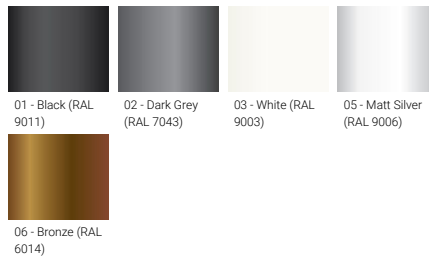

AUGUSTA 5 (AUG-10011)

Product description

200x80 mm - 500 mm

Luminaire Structure

- Die-cast aluminium housing and frame
- Extruded aluminium column
- Pre-treated before powder coating ensuring high corrosion resistance
- Single cable entry
- One IP68 connector supplied with 0.2 m of 3x1.0 sqmm outdoor cable
- Stainless steel fasteners in grade 304 with zinc flake coating (ZFC)
- Durable silicone rubber gasket
- Clear toughened glass
- Integral control gear

Optic

G

Product colour

Special finishes upon request

AUGUSTA 5 (AUG-10011)

Technical information

Material	Aluminium
Light source	40 LED
Power	14 W
Lumen	744 - 796 lm
Efficacy	53 - 57 lm/W
Driver option	Integral control gear
Driver	Constant current (CC)
Input voltage	220-240 V 50/60 Hz
Optic	G

Optic value	75°x105°
CCT / CRI	3000K CRI80, 4000K CRI80
Bug	B1-U0-G0
ULR	0%
ULOR	0%
CIE flux code n°3	97
Dimming type	On/Off, 1-10V, DALI
Product colours	Black, Dark Grey, White, Matt Silver, Bronze, Concrete - Urban, Softscape - Urban, Stone - Urban, Corten - Urban, Oak - Woodland, Walnut - Woodland, Pine - Woodland
Weight	4.40 kg