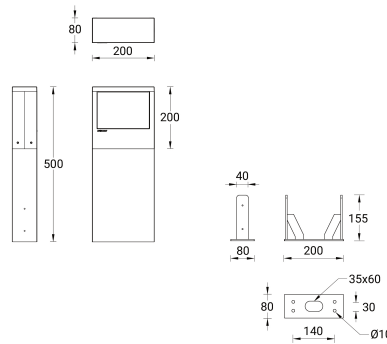

AUGUSTA 5 (AUG-10011)

Technical information

Material	Aluminium
Light source	40 LED
Power	14 W
Lumen	744 - 796 lm
Efficacy	53 - 57 lm/W
Driver option	Integral control gear
Driver	Constant current (CC)
Input voltage	220-240 V 50/60 Hz
Optic	G

Optic value	75°x105°
CCT / CRI	3000K CRI80, 4000K CRI80
Bug	B1-U0-G0
ULR	0%
ULOR	0%
CIE flux code n°3	97
Dimming type	On/Off, 1-10V, DALI
Product colours	Black, Dark Grey, White, Matt Silver, Bronze, Concrete - Urban, Softscape - Urban, Stone - Urban, Corten - Urban, Oak - Woodland, Walnut - Woodland, Pine - Woodland
Weight	4.40 kg

Operating temperature	-20 °C to 40 °C
Cable	One IP68 connector supplied with 0.2 m of 3x1.0 sqmm outdoor cable
Through wiring	Single cable entry
Lens / Reflector / Optic	Clear toughened glass
MacAdam Ellipse	3 SDCM
Lifetime L90B10 (hours)	> 23,000
Lifetime L80B10 (hours)	> 45,000
Lifetime L80B50 (hours)	> 49,000
Variants (On/Off, 1-10V, DALI)	Compatible with EN/ IEC 60598-2-22: Suitable for emergency installations as central supply, non-maintained (Z0)

AUG-10011