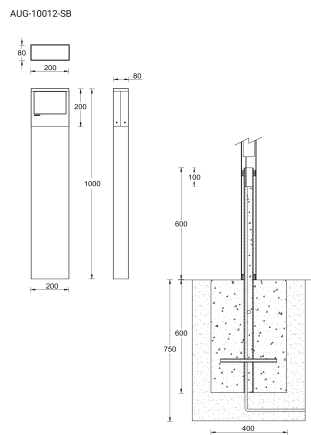

AUGUSTA 5 (AUG-10012-SB)

Technical information

Light source	40 LED
Power	14 W
Lumen	744 - 796 lm
Efficacy	53 - 57 lm/W
Driver option	Integral control gear
Driver	Constant current (CC)
Input voltage	220-240 V 50/60 Hz
Optic	G
Optic value	75°x105°

CCT / CRI	3000K CRI80, 4000K CRI80
Bug	B1-U0-G0
ULR	0%
ULOR	0%
CIE flux code n°3	97
Dimming type	On/Off, 1-10V, DALI
Weight	7.30 kg
Operating temperature	-20 °C to 40 °C
Cable	One IP68 connector supplied with 0.2 m of 3x1.0 sqmm outdoor cable

Through wiring	Single cable entry
Lens / Reflector / Optic	Clear toughened glass
MacAdam Ellipse	3 SDCM
Lifetime L90B10 (hours)	> 23,000
Lifetime L80B10 (hours)	> 45,000
Lifetime L80B50 (hours)	> 49,000
Variants (On/Off, 1-10V, DALI)	Compatible with EN/ IEC 60598-2-22: Suitable for emergency installations as central supply, non-maintained (Z0)