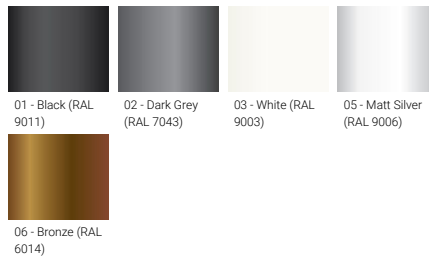

AUGUSTA 5 (AUG-10012)

Product description

200x80 mm - 1000 mm

Luminaire Structure

- Die-cast aluminium housing and frame
- Extruded aluminium column
- Pre-treated before powder coating ensuring high corrosion resistance
- Single cable entry
- One IP68 connector supplied with 0.2 m of 3x1.0 sqmm outdoor cable
- Stainless steel fasteners in grade 304 with zinc flake coating (ZFC)
- Durable silicone rubber gasket
- Clear toughened glass
- Integral control gear

Optic

G

Product colour

Special finishes upon request

AUGUSTA 5 (AUG-10012)

Technical information

Material	Aluminium
Light source	40 LED
Power	14 W
Lumen	744 - 796 lm
Efficacy	53 - 57 lm/W
Driver option	Integral control gear
Driver	Constant current (CC)
Input voltage	220-240 V 50/60 Hz
Optic	G

Optic value	75°x105°
CCT / CRI	3000K CRI80, 4000K CRI80
Bug	B1-U0-G0
ULR	0%
ULOR	0%
CIE flux code n°3	97
Dimming type	On/Off, 1-10V, DALI
Product colours	Black, Dark Grey, White, Matt Silver, Bronze, Concrete - Urban, Softscape - Urban, Stone - Urban, Corten - Urban, Oak - Woodland, Walnut - Woodland, Pine - Woodland
Weight	7.30 kg