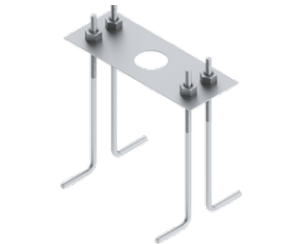

AUGUSTA 5 (AUG-10012)

Product description

200x80 mm - 1000 mm

Luminaire Structure

- Die-cast aluminium housing and frame
- Extruded aluminium column
- Pre-treated before powder coating ensuring high corrosion resistance
- Single cable entry
- One IP68 connector supplied with 0.2 m of 3x1.0 sqmm outdoor cable
- Stainless steel fasteners in grade 304 with zinc flake coating (ZFC)
- Durable silicone rubber gasket
- Clear toughened glass
- Integral control gear

Optic

G

Product colour

Special finishes upon request

AUGUSTA 5 (AUG-10012)

Technical information

Material	Aluminium
Light source	40 LED
Power	14 W
Lumen	744 - 796 lm
Efficacy	53 - 57 lm/W
Driver option	Integral control gear
Driver	Constant current (CC)
Input voltage	220-240 V 50/60 Hz
Optic	G

Operating temperature	-20 °C to 40 °C
Cable	One IP68 connector supplied with 0.2 m of 3x1.0 sqmm outdoor cable
Through wiring	Single cable entry
Lens / Reflector / Optic	Clear toughened glass
MacAdam Ellipse	3 SDCM
Lifetime L90B10 (hours)	> 23,000
Lifetime L80B10 (hours)	> 45,000
Lifetime L80B50 (hours)	> 49,000
Variants (On/Off, 1-10V, DALI)	Compatible with EN/ IEC 60598-2-22: Suitable for emergency installations as central supply, non-maintained (Z0)

AUG-10012

Accessories

DALI Control System
Control-DALI

Anchor bolt
A11191