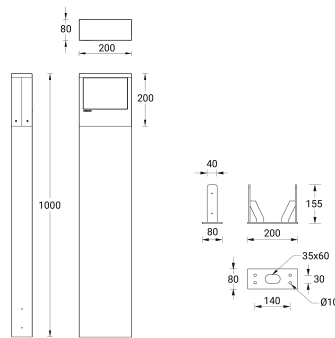

AUGUSTA 5 (AUG-10012)

Technical information

Material	Aluminium
Light source	40 LED
Power	14 W
Lumen	744 - 796 lm
Efficacy	53 - 57 lm/W
Driver option	Integral control gear
Driver	Constant current (CC)
Input voltage	220-240 V 50/60 Hz
Optic	G

Optic value	75°x105°
CCT / CRI	3000K CRI80, 4000K CRI80
Bug	B1-U0-G0
ULR	0%
ULOR	0%
CIE flux code n°3	97
Dimming type	On/Off, 1-10V, DALI
Product colours	Black, Dark Grey, White, Matt Silver, Bronze, Concrete - Urban, Softscape - Urban, Stone - Urban, Corten - Urban, Oak - Woodland, Walnut - Woodland, Pine - Woodland
Weight	7.30 kg

Operating temperature	-20 °C to 40 °C
Cable	One IP68 connector supplied with 0.2 m of 3x1.0 sqmm outdoor cable
Through wiring	Single cable entry
Lens / Reflector / Optic	Clear toughened glass
MacAdam Ellipse	3 SDCM
Lifetime L90B10 (hours)	> 23,000
Lifetime L80B10 (hours)	> 45,000
Lifetime L80B50 (hours)	> 49,000
Variants (On/Off, 1-10V, DALI)	Compatible with EN/ IEC 60598-2-22: Suitable for emergency installations as central supply, non-maintained (Z0)

AUG-10012