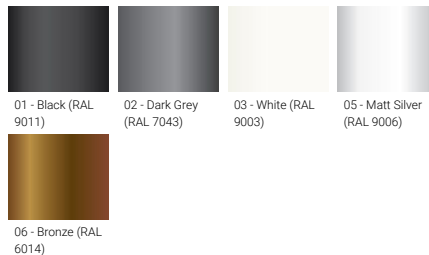

AUGUSTA 6 (AUG-10021)

Product description

260x75 mm - 500 mm

Luminaire Structure

- Die-cast aluminium housing and frame
- Extruded aluminium column
- Pre-treated before powder coating ensuring high corrosion resistance
- Single cable entry
- One IP68 connector supplied with 0.2 m of 3x1.0 sqmm outdoor cable
- Stainless steel fasteners in grade 304 with zinc flake coating (ZFC)
- Durable silicone rubber gasket
- Clear toughened glass
- Integral control gear

Optic

G

Product colour

Special finishes upon request

AUGUSTA 6 (AUG-10021)

Technical information

Material	Aluminium
Light source	60 LED
Power	19 W
Lumen	1242 - 1328 lm
Efficacy	65 - 70 lm/W
Driver option	Integral control gear
Driver	Constant current (CC)
Input voltage	220-240 V 50/60 Hz
Optic	G

Optic value	74°x102°
CCT / CRI	3000K CRI80, 4000K CRI80
Bug	B1-U0-G0, B1-U0-G1
ULR	0%
ULOR	0%
CIE flux code n°3	97
Dimming type	On/Off, DALI
Product colours	Black, Dark Grey, White, Matt Silver, Bronze, Concrete - Urban, Softscape - Urban, Stone - Urban, Corten - Urban, Oak - Woodland, Walnut - Woodland, Pine - Woodland
Weight	5.59 kg