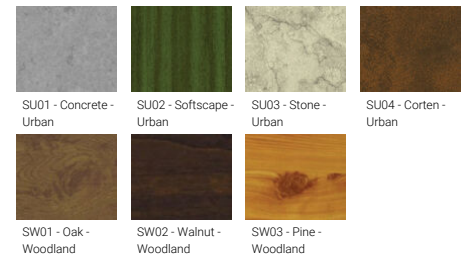

Optic

G

Product colour

Special finishes upon request

AUGUSTA 6 (AUG-10021)

Technical information

Material	Aluminium
Light source	60 LED
Power	19 W
Lumen	1242 - 1328 lm
Efficacy	65 - 70 lm/W
Driver option	Integral control gear
Driver	Constant current (CC)
Input voltage	220-240 V 50/60 Hz
Optic	G

Optic value	74°x102°
CCT / CRI	3000K CRI80, 4000K CRI80
Bug	B1-U0-G0, B1-U0-G1
ULR	0%
ULOR	0%
CIE flux code n°3	97
Dimming type	On/Off, DALI
Product colours	Black, Dark Grey, White, Matt Silver, Bronze, Concrete - Urban, Softscape - Urban, Stone - Urban, Corten - Urban, Oak - Woodland, Walnut - Woodland, Pine - Woodland
Weight	5.59 kg