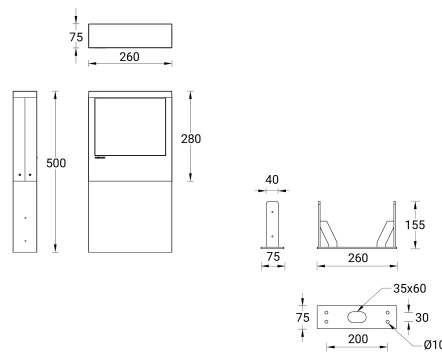

AUGUSTA 6 (AUG-10021)

Technical information

Material	Aluminium
Light source	60 LED
Power	19 W
Lumen	1242 - 1328 lm
Efficacy	65 - 70 lm/W
Driver option	Integral control gear
Driver	Constant current (CC)
Input voltage	220-240 V 50/60 Hz
Optic	G

Optic value	74°x102°
CCT / CRI	3000K CRI80, 4000K CRI80
Bug	B1-U0-G0, B1-U0-G1
ULR	0%
ULOR	0%
CIE flux code n°3	97
Dimming type	On/Off, DALI
Product colours	Black, Dark Grey, White, Matt Silver, Bronze, Concrete - Urban, Softscape - Urban, Stone - Urban, Corten - Urban, Oak - Woodland, Walnut - Woodland, Pine - Woodland
Weight	5.59 kg

Operating temperature	-20 °C to 40 °C
Cable	One IP68 connector supplied with 0.2 m of 3x1.0 sqmm outdoor cable
Through wiring	Single cable entry
Lens / Reflector / Optic	Clear toughened glass
MacAdam Ellipse	3 SDCM
Lifetime L90B10 (hours)	> 23,000
Lifetime L80B10 (hours)	> 45,000
Lifetime L80B50 (hours)	> 49,000
Variants (On/Off, DALI)	Compatible with EN/ IEC 60598-2-22: Suitable for emergency installations as central supply, non-maintained (Z0)

AUG-10021