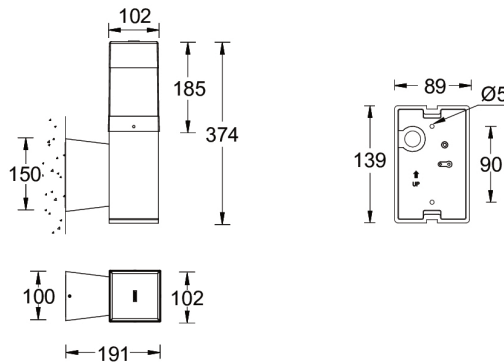

BAMBOO 2 (BA-31176)

Technical information

Material	Aluminium	Optic	C, O	Product colours	Black, Dark Grey, White, Matt Silver, Bronze, Concrete - Urban, Softscape - Urban, Stone - Urban, Corten - Urban, Oak - Woodland, Walnut - Woodland, Pine - Woodland
Light source	1 COB	Optic value	121°x 139°, 360°	Weight	3.3 kg
Power	14 W	CCT / CRI	3000K CRI80, 4000K CRI80	Operating temperature	-20 °C to 40 °C
Lumen	307 - 463 lm	Bug	B0-U2-G0, B0-U3-G1	Through wiring	Single cable entry
Efficacy	22 - 33 lm/W	ULR	11%, 50%	Lens / Reflector / Optic	Clear prismatic acrylic PMMA diffuser or opal UV-stabilised polycarbonate diffuser
Driver option	Integral control gear	ULOR	11%, 50%	MacAdam Ellipse	3 SDCM
Driver	Constant current (CC)	CIE flux code n°3	67, 91	Lifetime L90B10 (hours)	> 55,000
Input voltage	220-240 V 50/60 Hz	Dimming type	On/Off, 1-10V, DALI	Variants (On/Off, 1-10V, DALI)	Compatible with EN/ IEC 60598-2-22: Suitable for emergency installations as central supply, non-maintained (Z0)

BA-31176