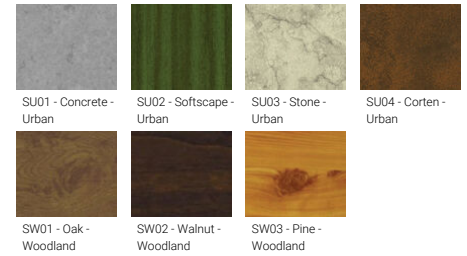

Optic

G

Product colour

Special finishes upon request

BENTON 3 (BE-20001-LC)

Technical information

| | |
|----------------------|-----------------------|
| Material | Aluminium |
| Light source | 1 COB |
| Power | 40 W |
| Lumen | 2458 - 2489 lm |
| Efficacy | 61 - 62 lm/W |
| Driver option | Integral control gear |
| Driver | Constant current (CC) |
| Input voltage | 220-240 V 50/60 Hz |

| | |
|------------------------------|--|
| Optic | G |
| Optic value | 65° |
| CCT / CRI | 3000K CRI80, 4000K CRI80 |
| Dimming type | DALI |
| Product colours | Black, Dark Grey, White, Matt Silver, Bronze, Concrete - Urban, Softscape - Urban, Stone - Urban, Corten - Urban, Oak - Woodland, Walnut - Woodland, Pine - Woodland |
| Weight | 33.0 kg |
| Operating temperature | -20 °C to 40 °C |
| Cable | One IP68 connector supplied with 0.2 m of 3x1.0 sqmm outdoor cable |