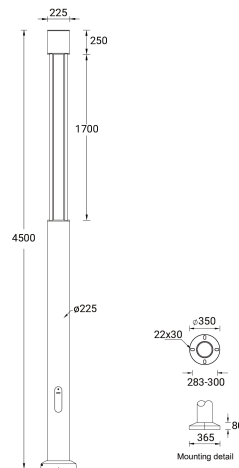

BENTON 3 (BE-20001-LC)

Technical information

Material	Aluminium
Light source	1 COB
Power	40 W
Lumen	2458 - 2489 lm
Efficacy	61 - 62 lm/W
Driver option	Integral control gear
Driver	Constant current (CC)
Input voltage	220-240 V 50/60 Hz

Optic	G
Optic value	65°
CCT / CRI	3000K CRI80, 4000K CRI80
Dimming type	DALI
Product colours	Black, Dark Grey, White, Matt Silver, Bronze, Concrete - Urban, Softscape - Urban, Stone - Urban, Corten - Urban, Oak - Woodland, Walnut - Woodland, Pine - Woodland
Weight	33.0 kg
Operating temperature	-20 °C to 40 °C
Cable	One IP68 connector supplied with 0.2 m of 3x1.0 sqmm outdoor cable

Through wiring	Single cable entry
Lens / Reflector / Optic	Clear toughened glass, High-efficiency optical reflector
MacAdam Ellipse	3 SDCM
Lifetime L90B10 (hours)	> 50,700
Lifetime L80B10 (hours)	> 63,500
Lifetime L80B50 (hours)	> 63,500

BENTON 3
BE-20001

Accessories