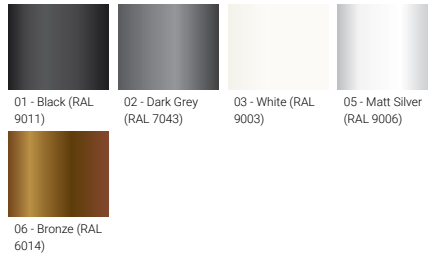

Optic

G

Product colour

Special finishes upon request

BENTON 3 (BE-20001-LC)

Technical information

| | |
|----------------------|-----------------------|
| Material | Aluminium |
| Light source | 1 COB |
| Power | 40 W |
| Lumen | 2458 - 2489 lm |
| Efficacy | 61 - 62 lm/W |
| Driver option | Integral control gear |
| Driver | Constant current (CC) |
| Input voltage | 220-240 V 50/60 Hz |

| | |
|------------------------------|--|
| Optic | G |
| Optic value | 65° |
| CCT / CRI | 3000K CRI80, 4000K CRI80 |
| Dimming type | DALI |
| Product colours | Black, Dark Grey, White, Matt Silver, Bronze, Concrete - Urban, Softscape - Urban, Stone - Urban, Corten - Urban, Oak - Woodland, Walnut - Woodland, Pine - Woodland |
| Weight | 33.0 kg |
| Operating temperature | -20 °C to 40 °C |
| Cable | One IP68 connector supplied with 0.2 m of 3x1.0 sqmm outdoor cable |