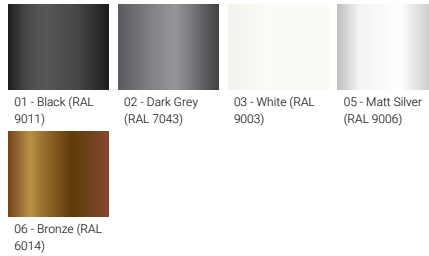

**BENTON 3 (BE-20001)**

**Product description**

Ø225 mm - Supplied with specific 4.5 m cylindrical, straight aluminium pole: APD125225-BE-20001

**Luminaire Structure**

- Single cable entry
- One IP68 connector supplied with 0.2 m of 3x1.0 sqmm outdoor cable
- Clear toughened glass
- High-efficiency optical reflector
- Integral control gear

**Optic**

G

**Product colour**

**Special finishes upon request**

**BENTON 3 (BE-20001)**

**Technical information**

<b>Material</b>	Aluminium	<b>Optic value</b>	65°	<b>Operating temperature</b>	-20 °C to 40 °C
<b>Light source</b>	1 COB	<b>CCT / CRI</b>	3000K CRI80, 4000K CRI80	<b>Cable</b>	One IP68 connector supplied with 0.2 m of 3x1.0 sqmm outdoor cable
<b>Power</b>	40 W	<b>Bug</b>	B2-U0-G0	<b>Through wiring</b>	Single cable entry
<b>Lumen</b>	2458 - 2489 lm	<b>ULR</b>	0%	<b>Lens / Reflector / Optic</b>	Clear toughened glass, High-efficiency optical reflector
<b>Efficacy</b>	61 - 62 lm/W	<b>ULOR</b>	0%	<b>MacAdam Ellipse</b>	3 SDCM
<b>Driver option</b>	Integral control gear	<b>CIE flux code n°3</b>	99	<b>Lifetime L90B10 (hours)</b>	> 50,700
<b>Driver</b>	Constant current (CC)	<b>Dimming type</b>	On/Off, 1-10V, DALI	<b>Lifetime L80B10 (hours)</b>	> 63,500
<b>Input voltage</b>	220-240 V 50/60 Hz	<b>Product colours</b>	Black, Dark Grey, White, Matt Silver, Bronze, Concrete - Urban, Softscape - Urban, Stone - Urban, Corten - Urban, Oak - Woodland, Walnut - Woodland, Pine - Woodland	<b>Lifetime L80B50 (hours)</b>	> 63,500
<b>Optic</b>	G		<b>Weight</b>	33.0 kg	<b>Variants (1-10V, DALI)</b>