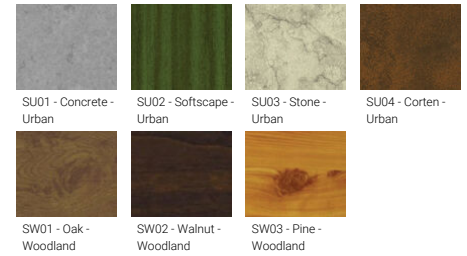

**Optic**

G

**Product colour**

**Special finishes upon request**

**BENTON 3 (BE-20001)**

**Technical information**

<b>Material</b>	Aluminium	<b>Optic value</b>	65°	<b>Operating temperature</b>	-20 °C to 40 °C
<b>Light source</b>	1 COB	<b>CCT / CRI</b>	3000K CRI80, 4000K CRI80	<b>Cable</b>	One IP68 connector supplied with 0.2 m of 3x1.0 sqmm outdoor cable
<b>Power</b>	40 W	<b>Bug</b>	B2-U0-G0	<b>Through wiring</b>	Single cable entry
<b>Lumen</b>	2458 - 2489 lm	<b>ULR</b>	0%	<b>Lens / Reflector / Optic</b>	Clear toughened glass, High-efficiency optical reflector
<b>Efficacy</b>	61 - 62 lm/W	<b>ULOR</b>	0%	<b>MacAdam Ellipse</b>	3 SDCM
<b>Driver option</b>	Integral control gear	<b>CIE flux code n°3</b>	99	<b>Lifetime L90B10 (hours)</b>	> 50,700
<b>Driver</b>	Constant current (CC)	<b>Dimming type</b>	On/Off, 1-10V, DALI	<b>Lifetime L80B10 (hours)</b>	> 63,500
<b>Input voltage</b>	220-240 V 50/60 Hz	<b>Product colours</b>	Black, Dark Grey, White, Matt Silver, Bronze, Concrete - Urban, Softscape - Urban, Stone - Urban, Corten - Urban, Oak - Woodland, Walnut - Woodland, Pine - Woodland	<b>Lifetime L80B50 (hours)</b>	> 63,500
<b>Optic</b>	G		<b>Weight</b>	33.0 kg	<b>Variants (1-10V, DALI)</b>