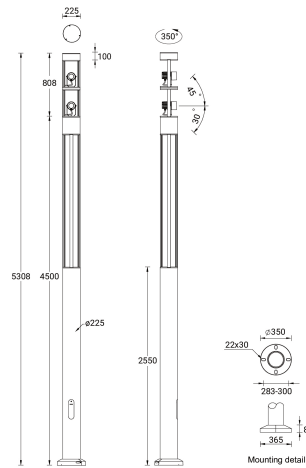

BENTON 5 (BE-20022-LC)

Product description

Ø225 mm - 2 projectors - Supplied with specific 4.5 m cylindrical, straight aluminium pole: APD125225-BE-20022 - LIGHTCONNECT™

**LIGHT
CONNECT™**

Luminaire Structure

Optic

Product colour

Special finishes upon request

BENTON 5 (BE-20022-LC)

Technical information

Material	Aluminium
Light source	1 & 2 COB (Projectors)
Power	82 W
Lumen	5764 - 5865 lm
Efficacy	70 - 72 lm/W
Driver option	Integral control gear
Driver	Constant current (CC)
Input voltage	220-240 V 50/60 Hz

Optic	G
Optic value	65°
CCT / CRI	3000K CRI80, 4000K CRI80
Dimming type	DALI
Product colours	Black, Dark Grey, White, Matt Silver, Bronze, Concrete - Urban, Softscape - Urban, Stone - Urban, Corten - Urban, Oak - Woodland, Walnut - Woodland, Pine - Woodland
Weight	41.9 kg
Operating temperature	-20 °C to 40 °C
Cable	One IP68 connector supplied with 0.2 m of 3x1.0 sqmm outdoor cable

BENTON 5
BE-20022

Accessories

NEMA 7 socket
A90891

4.5 m - Cylindrical, straight aluminium pole for BENTON
APD125225-BE-20022

Zhaga Book 18 socket (Up)
A90991-U

DALI Control System
Control-DALI

BENTON 5 (BE-20022-LC)