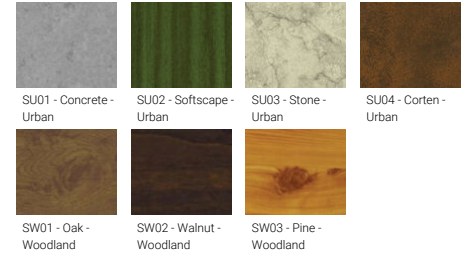

Special finishes upon request