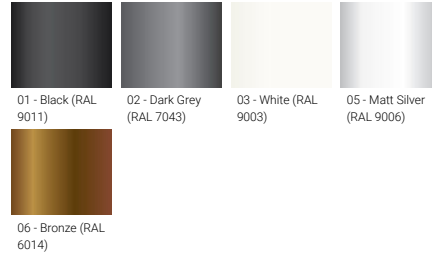

BENTON 5 (BE-20022-LC)

Product description

Ø225 mm - 2 projectors - Supplied with specific 4.5 m cylindrical, straight aluminium pole: APD125225-BE-20022 - LIGHTCONNECT™

**LIGHT
CONNECT™**

Luminaire Structure

- Die-cast aluminium housing
- Extruded aluminium column
- Pre-treated before powder coating ensuring high corrosion resistance
- Single cable entry
- One IP68 connector supplied with 0.2 m of 3x1.0 sqmm outdoor cable

- Stainless steel fasteners in grade 304 with zinc flake coating (ZFC)
- Durable silicone rubber gasket
- Clear toughened glass
- High-efficiency optical reflector
- Integral control gear

- Maximum wind load resistance is 160 km/h
- Surge protection 10kV
- BENTON luminaires with projectors on top and colder than 3000K CCT do not meet the IDA certification requirements
- BENTON 3 and 11 are not available in European Union

Optic

Product colour