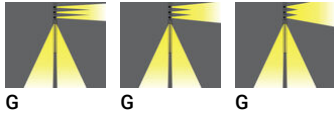

BENTON 5 (BE-20023-LC)

Product description

Ø225 mm - 3 projectors - Supplied with specific 4.5 m cylindrical, straight aluminium pole: APD125225-BE-20023 - LIGHTCONNECT™

**LIGHT
CONNECT™**

Luminaire Structure

- Die-cast aluminium housing
- Extruded aluminium column
- Pre-treated before powder coating ensuring high corrosion resistance
- Single cable entry
- One IP68 connector supplied with 0.2 m of 3x1.0 sqmm outdoor cable

- Stainless steel fasteners in grade 304 with zinc flake coating (ZFC)
- Durable silicone rubber gasket
- Clear toughened glass
- High-efficiency optical reflector
- Integral control gear

- Maximum wind load resistance is 160 km/h
- Surge protection 10kV
- BENTON luminaires with projectors on top and colder than 3000K CCT do not meet the IDA certification requirements
- BENTON 3 and 11 are not available in European Union

Optic

Product colour

Special finishes upon request