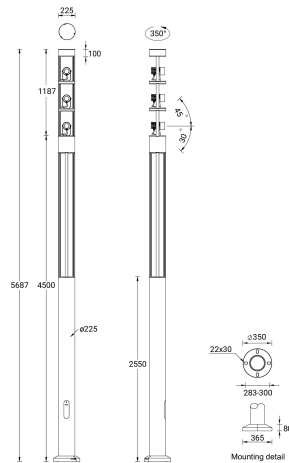

BENTON 5 (BE-20023-LC)

Product description

Ø225 mm - 3 projectors - Supplied with specific 4.5 m cylindrical, straight aluminium pole: APD125225-BE-20023 - LIGHTCONNECT™

**LIGHT
CONNECT™**

Luminaire Structure

Optic

Product colour

Special finishes upon request

BENTON 5 (BE-20023-LC)

Technical information

Material	Aluminium
Light source	1 & 3 COB (Projectors)
Power	103 W
Lumen	7417 - 7553 lm
Efficacy	72 - 73 lm/W
Driver option	Integral control gear
Driver	Constant current (CC)
Input voltage	220-240 V 50/60 Hz

Optic	G
Optic value	65°
CCT / CRI	3000K CRI80, 4000K CRI80
Dimming type	DALI
Product colours	Black, Dark Grey, White, Matt Silver, Bronze, Concrete - Urban, Softscape - Urban, Stone - Urban, Corten - Urban, Oak - Woodland, Walnut - Woodland, Pine - Woodland
Weight	45.9 kg
Operating temperature	-20 °C to 40 °C
Cable	One IP68 connector supplied with 0.2 m of 3x1.0 sqmm outdoor cable

BENTON 5
BE-20023

Accessories

NEMA 7 socket
A90891

4.5 m - Cylindrical, straight aluminium pole for BENTON
APD125225-BE-20023

Zhaga Book 18 socket (Up)
A90991-U

DALI Control System
Control-DALI

BENTON 5 (BE-20023-LC)