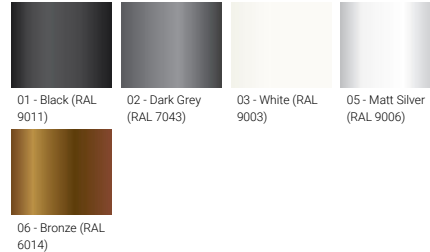

BENTON 5 (BE-20023-LC)

Product description

Ø225 mm - 3 projectors - Supplied with specific 4.5 m cylindrical, straight aluminium pole: APD125225-BE-20023 - LIGHTCONNECT™

**LIGHT
CONNECT™**

Luminaire Structure

- Die-cast aluminium housing
- Extruded aluminium column
- Pre-treated before powder coating ensuring high corrosion resistance
- Single cable entry
- One IP68 connector supplied with 0.2 m of 3x1.0 sqmm outdoor cable

- Stainless steel fasteners in grade 304 with zinc flake coating (ZFC)
- Durable silicone rubber gasket
- Clear toughened glass
- High-efficiency optical reflector
- Integral control gear

- Maximum wind load resistance is 160 km/h
- Surge protection 10kV
- BENTON luminaires with projectors on top and colder than 3000K CCT do not meet the IDA certification requirements
- BENTON 3 and 11 are not available in European Union

Optic

Product colour