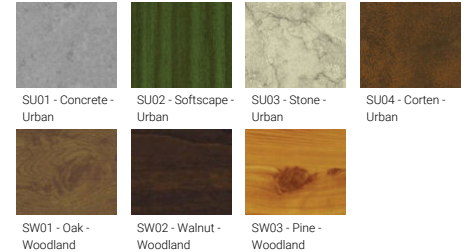

Special finishes upon request