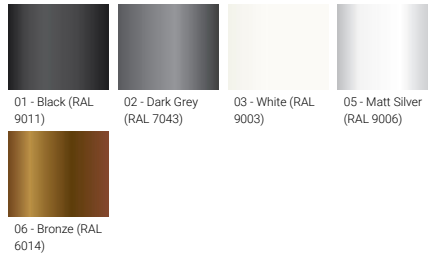

**BENTON 11** (BE-20031-LC)

**Product description**

Ø225 mm - Supplied with specific 4.5 m cylindrical, straight aluminium pole: APD125225-BE-20031 - LIGHTCONNECT™

**Luminaire Structure**

- Single cable entry
- One IP68 connector supplied with 0.2 m of 3x1.0 sqmm outdoor cable
- Clear toughened glass
- High-efficiency polycarbonate lens
- Integral control gear

**Optic**

G

**Product colour**

**Special finishes upon request**

**BENTON 11 (BE-20031-LC)**

**Technical information**

<b>Material</b>	Aluminium	<b>Optic</b>	G	<b>Through wiring</b>	Single cable entry
<b>Light source</b>	1 COB	<b>Optic value</b>	133°	<b>Lens / Reflector / Optic</b>	Clear toughened glass, High-efficiency polycarbonate lens
<b>Power</b>	40 W	<b>CCT / CRI</b>	3000K CRI80, 4000K CRI80	<b>MacAdam Ellipse</b>	3 SDCM
<b>Lumen</b>	2558 - 2751 lm	<b>Dimming type</b>	DALI	<b>Lifetime L90B10 (hours)</b>	> 50,700
<b>Efficacy</b>	64 - 69 lm/W	<b>Product colours</b>	Black, Dark Grey, White, Matt Silver, Bronze, Concrete - Urban, Softscape - Urban, Stone - Urban, Corten - Urban, Oak - Woodland, Walnut - Woodland, Pine - Woodland	<b>Lifetime L80B10 (hours)</b>	> 63,500
<b>Driver option</b>	Integral control gear			<b>Lifetime L80B50 (hours)</b>	> 63,500
<b>Driver</b>	Constant current (CC)			<b>Variants (DALI)</b>	
<b>Input voltage</b>	220-240 V 50/60 Hz	<b>Weight</b>	33 kg		
		<b>Operating temperature</b>	-20 °C to 40 °C		
		<b>Cable</b>	One IP68 connector supplied with 0.2 m of 3x1.0 sqmm outdoor cable		