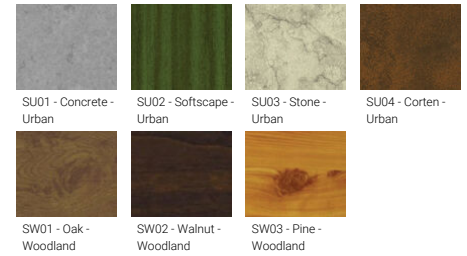

**Optic**

G

**Product colour**

**Special finishes upon request**

**BENTON 11 (BE-20031-LC)**

**Technical information**

<b>Material</b>	Aluminium	<b>Optic</b>	G	<b>Through wiring</b>	Single cable entry
<b>Light source</b>	1 COB	<b>Optic value</b>	133°	<b>Lens / Reflector / Optic</b>	Clear toughened glass, High-efficiency polycarbonate lens
<b>Power</b>	40 W	<b>CCT / CRI</b>	3000K CRI80, 4000K CRI80	<b>MacAdam Ellipse</b>	3 SDCM
<b>Lumen</b>	2558 - 2751 lm	<b>Dimming type</b>	DALI	<b>Lifetime L90B10 (hours)</b>	> 50,700
<b>Efficacy</b>	64 - 69 lm/W	<b>Product colours</b>	Black, Dark Grey, White, Matt Silver, Bronze, Concrete - Urban, Softscape - Urban, Stone - Urban, Corten - Urban, Oak - Woodland, Walnut - Woodland, Pine - Woodland	<b>Lifetime L80B10 (hours)</b>	> 63,500
<b>Driver option</b>	Integral control gear			<b>Lifetime L80B50 (hours)</b>	> 63,500
<b>Driver</b>	Constant current (CC)			<b>Variants (DALI)</b>	
<b>Input voltage</b>	220-240 V 50/60 Hz	<b>Weight</b>	33 kg		
		<b>Operating temperature</b>	-20 °C to 40 °C		
		<b>Cable</b>	One IP68 connector supplied with 0.2 m of 3x1.0 sqmm outdoor cable		