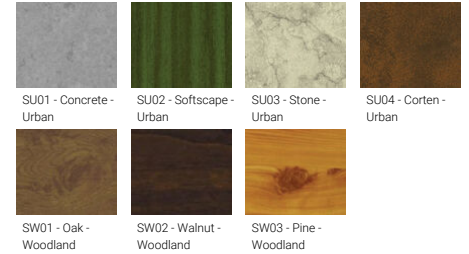

Optic

G

Product colour

Special finishes upon request

BENTON 12 (BE-20041)

Technical information

Material	Aluminium
Light source	1 COB
Power	20 W
Lumen	955 - 1027 lm
Efficacy	48 - 51 lm/W
Driver option	Integral control gear
Driver	Constant current (CC)

Input voltage	220-240 V 50/60 Hz
Optic	G
Optic value	126°
CCT / CRI	3000K CRI80, 4000K CRI80
Dimming type	On/Off, 1-10V, DALI
Product colours	Black, Dark Grey, White, Matt Silver, Bronze, Concrete - Urban, Softscape - Urban, Stone - Urban, Corten - Urban, Oak - Woodland, Walnut - Woodland, Pine - Woodland
Weight	20.7 kg