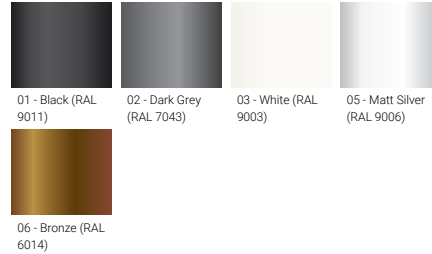

Optic

G

Product colour

Special finishes upon request

BENTON 12 (BE-20041)

Technical information

Material	Aluminium
Light source	1 COB
Power	20 W
Lumen	955 - 1027 lm
Efficacy	48 - 51 lm/W
Driver option	Integral control gear
Driver	Constant current (CC)

Input voltage	220-240 V 50/60 Hz
Optic	G
Optic value	126°
CCT / CRI	3000K CRI80, 4000K CRI80
Dimming type	On/Off, 1-10V, DALI
Product colours	Black, Dark Grey, White, Matt Silver, Bronze, Concrete - Urban, Softscape - Urban, Stone - Urban, Corten - Urban, Oak - Woodland, Walnut - Woodland, Pine - Woodland
Weight	20.7 kg