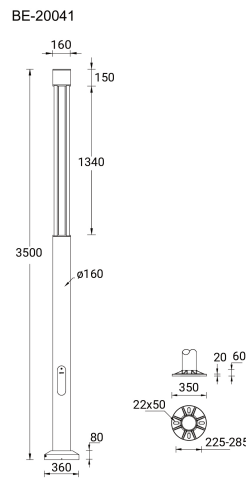

BENTON 12 (BE-20041)

Product description

Ø160 mm - Supplied with specific 3.5 m cylindrical, straight aluminium pole: APD120160-BE-20041

Luminaire Structure

- Die-cast aluminium housing
- Extruded aluminium column
- Pre-treated before powder coating ensuring high corrosion resistance
- Single cable entry
- One IP68 connector supplied with 0.2 m of 3x1.0 sqmm outdoor cable

- Stainless steel fasteners in grade 304 with zinc flake coating (ZFC)
- Durable silicone rubber gasket
- Clear toughened glass
- High-efficiency polycarbonate lens
- Integral control gear

- Maximum wind load resistance is 160 km/h
- Surge protection 10kV
- BENTON luminaires with projectors on top and colder than 3000K CCT do not meet the IDA certification requirements
- BENTON 3 and 11 are not available in European Union

Optic

G

Product colour

Special finishes upon request

BENTON 12 (BE-20041)

Technical information

Material	Aluminium
Light source	1 COB
Power	20 W
Lumen	955 - 1027 lm
Efficacy	48 - 51 lm/W
Driver option	Integral control gear
Driver	Constant current (CC)

Operating temperature	-20 °C to 40 °C
Cable	One IP68 connector supplied with 0.2 m of 3x1.0 sqmm outdoor cable
Through wiring	Single cable entry
Lens / Reflector / Optic	Clear toughened glass, High-efficiency polycarbonate lens
MacAdam Ellipse	3 SDCM
Lifetime L90B10 (hours)	> 61,000
Variants (On/Off, 1-10V, DALI)	Compatible with EN/ IEC 60598-2-22: Suitable for emergency installations as central supply, non-maintained (Z0)