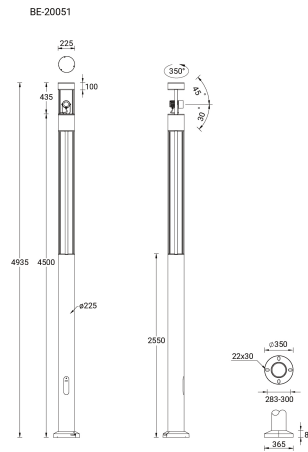

BENTON 13 (BE-20051)

Technical information

Material	Aluminium
Light source	1 & 1 COB (Projectors)
Power	61 W
Lumen	4211 - 4439 lm
Efficacy	69 - 73 lm/W
Driver option	Integral control gear
Driver	Constant current (CC)
Input voltage	220-240 V 50/60 Hz

Optic	G
Optic value	133°
CCT / CRI	3000K CRI80, 4000K CRI80
Dimming type	On/Off, 1-10V, DALI
Product colours	Black, Dark Grey, White, Matt Silver, Bronze, Concrete - Urban, Softscape - Urban, Stone - Urban, Corten - Urban, Oak - Woodland, Walnut - Woodland, Pine - Woodland
Weight	37.4 kg
Operating temperature	-20 °C to 40 °C
Cable	One IP68 connector supplied with 0.2 m of 3x1.0 sqmm outdoor cable

Through wiring	Single cable entry
Lens / Reflector / Optic	Clear toughened glass, High-efficiency polycarbonate lens
MacAdam Ellipse	3 SDCM
Lifetime L90B10 (hours)	> 50,700
Lifetime L80B10 (hours)	> 63,500
Lifetime L80B50 (hours)	> 63,500
Variants (On/Off, 1-10V, DALI)	Compatible with EN/ IEC 60598-2-22: Suitable for emergency installations as central supply, non-maintained (Z0)