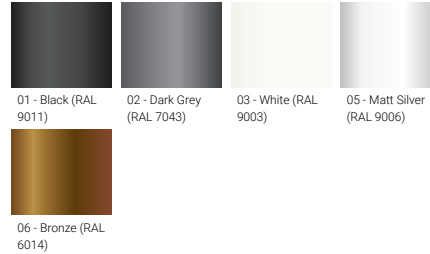

BENTON 13 (BE-20051)

Product description

Ø225 mm - 1 projector - Supplied with specific 4.5 m cylindrical, straight aluminium pole: APD125225-BE-20051

Luminaire Structure

- Die-cast aluminium housing
- Extruded aluminium column
- Pre-treated before powder coating ensuring high corrosion resistance
- Single cable entry
- One IP68 connector supplied with 0.2 m of 3x1.0 sqmm outdoor cable

- Stainless steel fasteners in grade 304 with zinc flake coating (ZFC)
- Durable silicone rubber gasket
- Clear toughened glass
- High-efficiency polycarbonate lens
- Integral control gear

- Maximum wind load resistance is 160 km/h
- Surge protection 10kV
- BENTON luminaires with projectors on top and colder than 3000K CCT do not meet the IDA certification requirements
- BENTON 3 and 11 are not available in European Union

Optic

Product colour