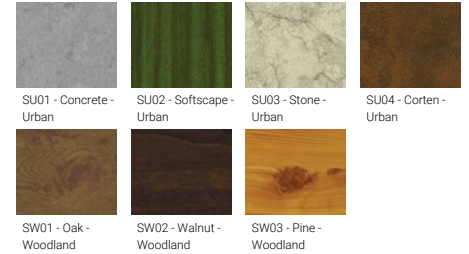

Special finishes upon request