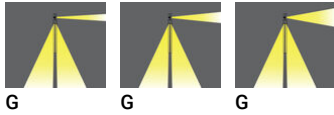

BENTON 13 (BE-20051)

Product description

Ø225 mm - 1 projector - Supplied with specific 4.5 m cylindrical, straight aluminium pole: APD125225-BE-20051

Luminaire Structure

- Die-cast aluminium housing
- Extruded aluminium column
- Pre-treated before powder coating ensuring high corrosion resistance
- Single cable entry
- One IP68 connector supplied with 0.2 m of 3x1.0 sqmm outdoor cable

- Stainless steel fasteners in grade 304 with zinc flake coating (ZFC)
- Durable silicone rubber gasket
- Clear toughened glass
- High-efficiency polycarbonate lens
- Integral control gear

- Maximum wind load resistance is 160 km/h
- Surge protection 10kV
- BENTON luminaires with projectors on top and colder than 3000K CCT do not meet the IDA certification requirements
- BENTON 3 and 11 are not available in European Union

Optic

Product colour

Special finishes upon request