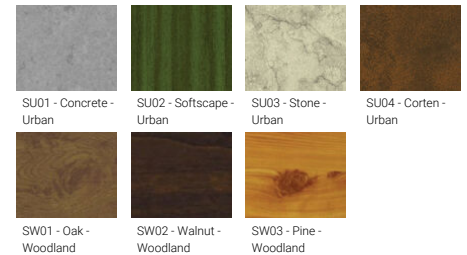

Special finishes upon request