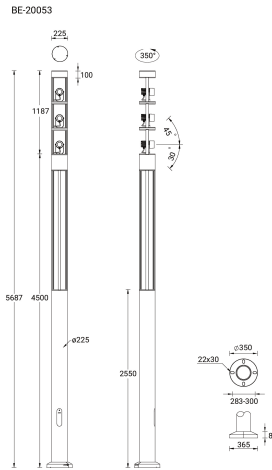

BENTON 13 (BE-20053)

Technical information

Material	Aluminium
Light source	1 & 3 COB (Projectors)
Power	103 W
Lumen	7517 - 7815 lm
Efficacy	73 - 76 lm/W
Driver option	Integral control gear
Driver	Constant current (CC)
Input voltage	220-240 V 50/60 Hz

Optic	G
Optic value	133°
CCT / CRI	3000K CRI80, 4000K CRI80
Dimming type	On/Off, 1-10V, DALI
Product colours	Black, Dark Grey, White, Matt Silver, Bronze, Concrete - Urban, Softscape - Urban, Stone - Urban, Corten - Urban, Oak - Woodland, Walnut - Woodland, Pine - Woodland
Weight	45.9 kg
Operating temperature	-20 °C to 40 °C
Cable	One IP68 connector supplied with 0.2 m of 3x1.0 sqmm outdoor cable

Through wiring	Single cable entry
Lens / Reflector / Optic	Clear toughened glass, High-efficiency polycarbonate lens
MacAdam Ellipse	3 SDCM
Lifetime L90B10 (hours)	> 50,700
Lifetime L80B10 (hours)	> 63,500
Lifetime L80B50 (hours)	> 63,500
Variants (1-10V, DALI)	Compatible with EN/ IEC 60598-2-22: Suitable for emergency installations as central supply, non-maintained (Z0)