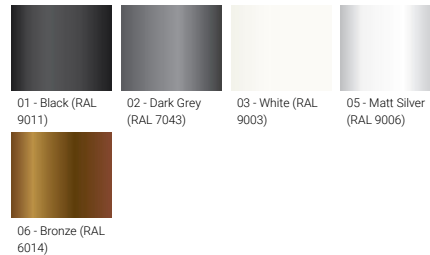

BENTON 13 (BE-20053)

Product description

Ø225 mm - 3 projectors - Supplied with specific 4.5 m cylindrical, straight aluminium pole: APD125225-BE-20053

Luminaire Structure

- Die-cast aluminium housing
- Extruded aluminium column
- Pre-treated before powder coating ensuring high corrosion resistance
- Single cable entry
- One IP68 connector supplied with 0.2 m of 3x1.0 sqmm outdoor cable

- Stainless steel fasteners in grade 304 with zinc flake coating (ZFC)
- Durable silicone rubber gasket
- Clear toughened glass
- High-efficiency polycarbonate lens
- Integral control gear

- Maximum wind load resistance is 160 km/h
- Surge protection 10kV
- BENTON luminaires with projectors on top and colder than 3000K CCT do not meet the IDA certification requirements
- BENTON 3 and 11 are not available in European Union

Optic

Product colour