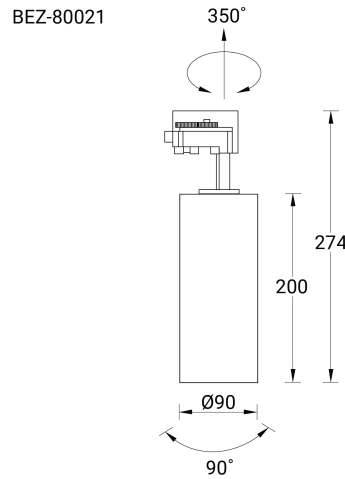

BELIZE 3 (BEZ-80021)**Product description**

Ø90 - 274 mm

**Luminaire Structure**

- Extruded aluminium housing with powder coating
- Adjustable: Tilt 180°, Rotation 360°
- High-efficiency optical reflector or high-efficiency polycarbonate lens
- Integral control gear
- With 3-phase universal adapter

Optic**Product colour**

BELIZE 3 (BEZ-80021)

Technical information

Material	Aluminium
Light source	1 COB
Power	30 W
Lumen	2562 - 2969 lm
Efficacy	85 - 99 lm/W
Driver option	Integral control gear

Driver	Constant current (CC)
Input voltage	220-240 V 50/60 Hz
Optic	N, M, W, VW
Optic value	19°, 32°, 50°, 60°
CCT / CRI	3000K CRI80, 4000K CRI80
Dimming type	On/Off, DALI

Product colours	Black, White
Weight	0.8 kg
Operating temperature	-20 °C to 50 °C
Lens / Reflector / Optic	High-efficiency optical reflector or high-efficiency polycarbonate lens

Accessories

Honeycomb louvre
A80117