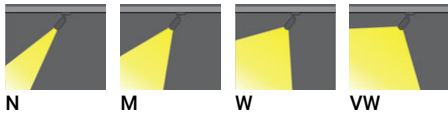

BELIZE 3 (BEZ-80021)**Product description**

Ø90 - 274 mm

**Luminaire Structure**

- Extruded aluminium housing with powder coating
- Adjustable: Tilt 180°, Rotation 360°
- High-efficiency optical reflector or high-efficiency polycarbonate lens
- Integral control gear
- With 3-phase universal adapter

Optic**Product colour**

BELIZE 3 (BEZ-80021)

Technical information

Material	Aluminium
Light source	1 COB
Power	30 W
Lumen	2562 - 2969 lm
Efficacy	85 - 99 lm/W
Driver option	Integral control gear

Driver	Constant current (CC)
Input voltage	220-240 V 50/60 Hz
Optic	N, M, W, VW
Optic value	19°, 32°, 50°, 60°
CCT / CRI	3000K CRI80, 4000K CRI80
Dimming type	On/Off, DALI

Product colours	Black, White
Weight	0.8 kg
Operating temperature	-20 °C to 50 °C
Lens / Reflector / Optic	High-efficiency optical reflector or high-efficiency polycarbonate lens

Accessories

Honeycomb louvre
A80117