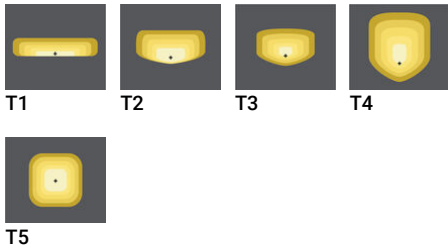

**BILLUND 1 (BIU-90004-LC)**

**Product description**

Small - LIGHTCONNECT™

**Luminaire Structure**

- Single cable entry
- One IP68 connector supplied with 0.3 m of 3x1.0 sqmm outdoor cable

- Clear toughened glass
- High-efficiency polycarbonate lens

- Integral control gear

**Optic**

**Product colour**

**Special finishes upon request**

**BILLUND 1 (BIU-90004-LC)**

**Technical information**

<b>Material</b>	Aluminium	<b>Optic value</b>	150°x104°, 142°x128°, 151°x65°, 135°x61°, 102°x63°, 76°x123°	<b>Operating temperature</b>	-20 °C to 40 °C
<b>Light source</b>	36 LED	<b>CCT / CRI</b>	3000K CRI70, 4000K CRI70	<b>Cable</b>	One IP68 connector supplied with 0.3 m of 3x1.0 sqmm outdoor cable
<b>Power</b>	74 W	<b>Bug</b>	B2-U0-G2, B3-U0-G1, B3-U0-G2, B3-U0-G3	<b>Through wiring</b>	Single cable entry
<b>Lumen</b>	8885 - 10863 lm	<b>ULR</b>	0%	<b>Lens / Reflector / Optic</b>	Clear toughened glass, High-efficiency polycarbonate lens
<b>Efficacy</b>	120 - 147 lm/W	<b>ULOR</b>	0%	<b>MacAdam Ellipse</b>	3 SDCM
<b>Driver option</b>	Integral control gear	<b>CIE flux code n°3</b>	95, 96, 97, 99	<b>Lifetime L90B10 (hours)</b>	> 90,000
<b>Driver</b>	Constant current (CC)	<b>Dimming type</b>	DALI	<b>Lifetime L80B10 (hours)</b>	> 90,000
<b>Input voltage</b>	220-240 V 50/60 Hz		Black, Dark Grey, White, Matt Silver, Bronze, Concrete - Urban, Softscape - Urban, Stone - Urban, Corten - Urban, Oak - Woodland, Walnut - Woodland, Pine - Woodland	<b>Lifetime L80B50 (hours)</b>	> 90,000
<b>Optic</b>	T1, T2, T3, T4, T5	<b>Product colours</b>			
		<b>Weight</b>	4.5 kg		