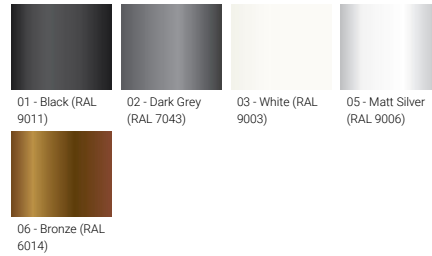

- Integral control gear

**Optic**

**Product colour**

**Special finishes upon request**

**BILLUND 1 (BIU-90004-LC)**

**Technical information**

<b>Material</b>	Aluminium	<b>Optic value</b>	150°x104°, 142°x128°, 151°x65°, 135°x61°, 102°x63°, 76°x123°	<b>Operating temperature</b>	-20 °C to 40 °C
<b>Light source</b>	36 LED	<b>CCT / CRI</b>	3000K CRI70, 4000K CRI70	<b>Cable</b>	One IP68 connector supplied with 0.3 m of 3x1.0 sqmm outdoor cable
<b>Power</b>	74 W	<b>Bug</b>	B2-U0-G2, B3-U0-G1, B3-U0-G2, B3-U0-G3	<b>Through wiring</b>	Single cable entry
<b>Lumen</b>	8885 - 10863 lm	<b>ULR</b>	0%	<b>Lens / Reflector / Optic</b>	Clear toughened glass, High-efficiency polycarbonate lens
<b>Efficacy</b>	120 - 147 lm/W	<b>ULOR</b>	0%	<b>MacAdam Ellipse</b>	3 SDCM
<b>Driver option</b>	Integral control gear	<b>CIE flux code n°3</b>	95, 96, 97, 99	<b>Lifetime L90B10 (hours)</b>	> 90,000
<b>Driver</b>	Constant current (CC)	<b>Dimming type</b>	DALI	<b>Lifetime L80B10 (hours)</b>	> 90,000
<b>Input voltage</b>	220-240 V 50/60 Hz		Black, Dark Grey, White, Matt Silver, Bronze, Concrete - Urban, Softscape - Urban, Stone - Urban, Corten - Urban, Oak - Woodland, Walnut - Woodland, Pine - Woodland	<b>Lifetime L80B50 (hours)</b>	> 90,000
<b>Optic</b>	T1, T2, T3, T4, T5	<b>Product colours</b>			
		<b>Weight</b>	4.5 kg		