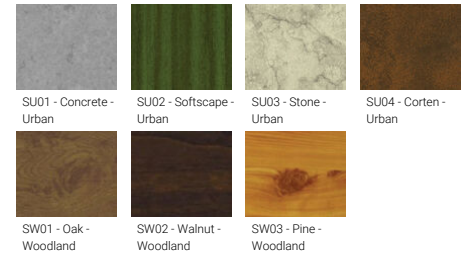

- Integral control gear

**Optic**

**Product colour**

**Special finishes upon request**

**BILLUND 1 (BIU-90004-LC)**

**Technical information**

<b>Material</b>	Aluminium	<b>Optic value</b>	150°x104°, 142°x128°, 151°x65°, 135°x61°, 102°x63°, 76°x123°	<b>Operating temperature</b>	-20 °C to 40 °C
<b>Light source</b>	36 LED	<b>CCT / CRI</b>	3000K CRI70, 4000K CRI70	<b>Cable</b>	One IP68 connector supplied with 0.3 m of 3x1.0 sqmm outdoor cable
<b>Power</b>	74 W	<b>Bug</b>	B2-U0-G2, B3-U0-G1, B3-U0-G2, B3-U0-G3	<b>Through wiring</b>	Single cable entry
<b>Lumen</b>	8885 - 10863 lm	<b>ULR</b>	0%	<b>Lens / Reflector / Optic</b>	Clear toughened glass, High-efficiency polycarbonate lens
<b>Efficacy</b>	120 - 147 lm/W	<b>ULOR</b>	0%	<b>MacAdam Ellipse</b>	3 SDCM
<b>Driver option</b>	Integral control gear	<b>CIE flux code n°3</b>	95, 96, 97, 99	<b>Lifetime L90B10 (hours)</b>	> 90,000
<b>Driver</b>	Constant current (CC)	<b>Dimming type</b>	DALI	<b>Lifetime L80B10 (hours)</b>	> 90,000
<b>Input voltage</b>	220-240 V 50/60 Hz		Black, Dark Grey, White, Matt Silver, Bronze, Concrete - Urban, Softscape - Urban, Stone - Urban, Corten - Urban, Oak - Woodland, Walnut - Woodland, Pine - Woodland	<b>Lifetime L80B50 (hours)</b>	> 90,000
<b>Optic</b>	T1, T2, T3, T4, T5	<b>Product colours</b>			
		<b>Weight</b>	4.5 kg		