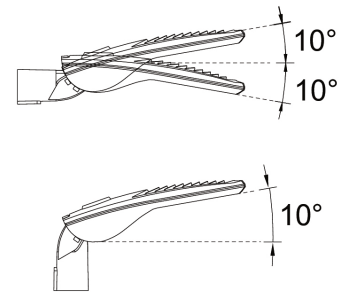

BILLUND 4 (BIU-90005) (Version 1)

Technical information

Material	Aluminium
Light source	12 LED
Power	20 W
Lumen	2053 - 2400 lm
Efficacy	103 - 120 lm/W
Driver option	Integral control gear
Driver	Constant current (CC)
Input voltage	220-240 V 50/60 Hz
Optic	M, W, T1, T2, T3, T4, T5, ME

Optic value	24°, 50°, 151°x73°, 141°x49°, 141°x61°, 100°x77°, 104°x114°, 138°x42°
CCT / CRI	3000K CRI80, 4000K CRI80
Bug	B1-U0-G0, B1-U0-G1, B2-U0-G0
ULR	0%
ULOR	0%
CIE flux code n°3	96, 97, 98, 99
Dimming type	On/Off, 1-10V, DALI
Product colours	Black, Dark Grey, White, Matt Silver, Bronze, Concrete - Urban, Softscape - Urban, Stone - Urban, Corten - Urban, Oak - Woodland, Walnut - Woodland, Pine - Woodland
Operating temperature	-20 °C to 40 °C

Cable	One IP68 connector supplied with 0.3 m of 3x1.0 sqmm outdoor cable
Through wiring	Single cable entry
Lens / Reflector / Optic	Clear toughened glass, High-efficiency polycarbonate lens
MacAdam Ellipse	3 SDCM
Lifetime L90B10 (hours)	> 90,000
Lifetime L80B10 (hours)	> 90,000
Lifetime L80B50 (hours)	> 90,000
Variants (On/Off, 1-10V, DALI)	Compatible with EN/ IEC 60598-2-22: Suitable for emergency installations as central supply, non-maintained (Z0)

BIU-90005