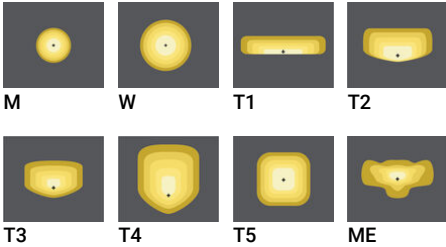

BILLUND 4 (BIU-90005) (Version 1)

Product description

Small - with CLO & Night dimming

Luminaire Structure

- Die-cast aluminium housing
- Pre-treated before powder coating ensuring high corrosion resistance
- Thermal heat dissipation body
- Single cable entry
- One IP68 connector supplied with 0.3 m of 3x1.0 sqmm outdoor cable

- Stainless steel fasteners in grade 304 with zinc flake coating (ZFC)
- Durable silicone rubber gasket
- Clear toughened glass
- High-efficiency polycarbonate lens
- Integral control gear

- Surge protection 10kV
- Constant lumen output (CLO) and Night-time dimming options

Optic

Product colour

Special finishes upon request