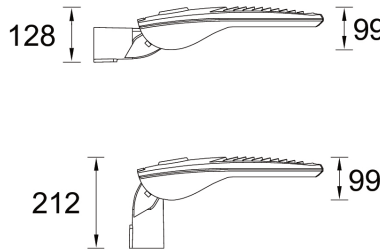

BILLUND 4 (BIU-90005) (Version 1)

Technical information

Material	Aluminium
Light source	12 LED
Power	20 W
Lumen	2053 - 2400 lm
Efficacy	103 - 120 lm/W
Driver option	Integral control gear
Driver	Constant current (CC)
Input voltage	220-240 V 50/60 Hz
Optic	M, W, T1, T2, T3, T4, T5, ME

Optic value	24°, 50°, 151°x73°, 141°x49°, 141°x61°, 100°x77°, 104°x114°, 138°x42°
CCT / CRI	3000K CRI80, 4000K CRI80
Bug	B1-U0-G0, B1-U0-G1, B2-U0-G0
ULR	0%
ULOR	0%
CIE flux code n°3	96, 97, 98, 99
Dimming type	On/Off, 1-10V, DALI
Product colours	Black, Dark Grey, White, Matt Silver, Bronze, Concrete - Urban, Softscape - Urban, Stone - Urban, Corten - Urban, Oak - Woodland, Walnut - Woodland, Pine - Woodland
Operating temperature	-20 °C to 40 °C

Cable	One IP68 connector supplied with 0.3 m of 3x1.0 sqmm outdoor cable
Through wiring	Single cable entry
Lens / Reflector / Optic	Clear toughened glass, High-efficiency polycarbonate lens
MacAdam Ellipse	3 SDCM
Lifetime L90B10 (hours)	> 90,000
Lifetime L80B10 (hours)	> 90,000
Lifetime L80B50 (hours)	> 90,000
Variants (On/Off, 1-10V, DALI)	Compatible with EN/ IEC 60598-2-22: Suitable for emergency installations as central supply, non-maintained (Z0)

BIU-90005