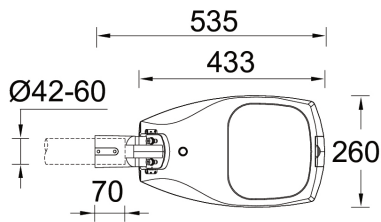

BILLUND 4 (BIU-90005) (Version 1)

Technical information

Material	Aluminium
Light source	12 LED
Power	20 W
Lumen	2053 - 2400 lm
Efficacy	103 - 120 lm/W
Driver option	Integral control gear
Driver	Constant current (CC)
Input voltage	220-240 V 50/60 Hz
Optic	M, W, T1, T2, T3, T4, T5, ME

Optic value	24°, 50°, 151°x73°, 141°x49°, 141°x61°, 100°x77°, 104°x114°, 138°x42°
CCT / CRI	3000K CRI80, 4000K CRI80
Bug	B1-U0-G0, B1-U0-G1, B2-U0-G0
ULR	0%
ULOR	0%
CIE flux code n°3	96, 97, 98, 99
Dimming type	On/Off, 1-10V, DALI
Product colours	Black, Dark Grey, White, Matt Silver, Bronze, Concrete - Urban, Softscape - Urban, Stone - Urban, Corten - Urban, Oak - Woodland, Walnut - Woodland, Pine - Woodland
Operating temperature	-20 °C to 40 °C

Cable	One IP68 connector supplied with 0.3 m of 3x1.0 sqmm outdoor cable
Through wiring	Single cable entry
Lens / Reflector / Optic	Clear toughened glass, High-efficiency polycarbonate lens
MacAdam Ellipse	3 SDCM
Lifetime L90B10 (hours)	> 90,000
Lifetime L80B10 (hours)	> 90,000
Lifetime L80B50 (hours)	> 90,000
Variants (On/Off, 1-10V, DALI)	Compatible with EN/ IEC 60598-2-22: Suitable for emergency installations as central supply, non-maintained (Z0)

BIU-90005