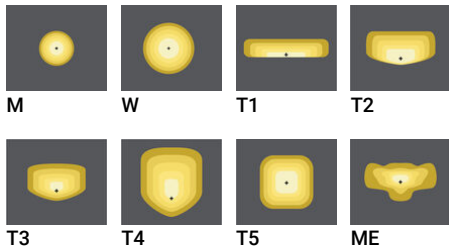

BILLUND 4 (BIU-90008)

Product description

Small - with CLO & Night dimming

Luminaire Structure

- Die-cast aluminium housing
- Pre-treated before powder coating ensuring high corrosion resistance
- Thermal heat dissipation body
- Single cable entry
- One IP68 connector supplied with 0.3 m of 3x1.0 sqmm outdoor cable

- Stainless steel fasteners in grade 304 with zinc flake coating (ZFC)
- Durable silicone rubber gasket
- Clear toughened glass
- High-efficiency polycarbonate lens
- Integral control gear

- Surge protection 10kV
- Constant lumen output (CLO) and Night-time dimming options

Optic

Product colour

Special finishes upon request