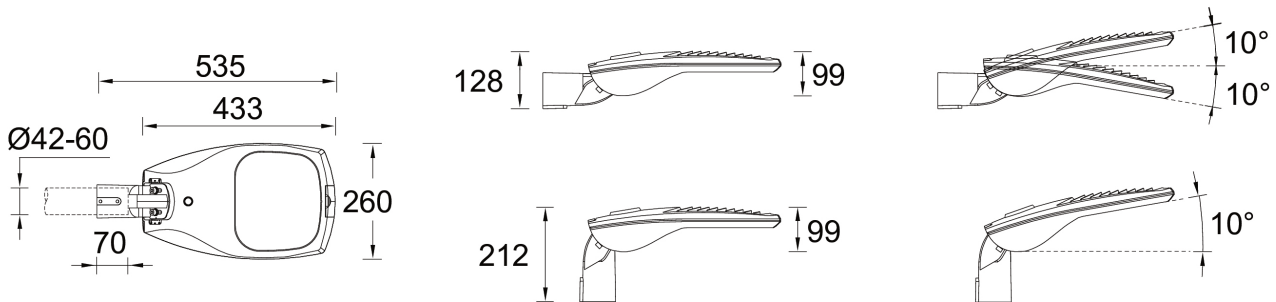

BILLUND 4 (BIU-90008)

Technical information

Material	Aluminium
Light source	24 LED
Power	55 W
Lumen	5341 - 6137 lm
Efficacy	101 - 116 lm/W
Driver option	Integral control gear
Driver	Constant current (CC)
Input voltage	220-240 V 50/60 Hz
Optic	M, W, T1, T2, T3, T4, T5, ME

Optic value	24°, 50°, 146°x66°, 142°x47°, 141°x59°, 100°x78°, 105°, 136°x32°
CCT / CRI	3000K CRI80, 4000K CRI80
Bug	B1-U0-G1, B2-U0-G0, B2-U0-G2, B3-U0-G1, B3-U0-G3, B4-U0-G1
ULR	0%
ULOR	0%
CIE flux code n°3	96, 97, 98, 99
Dimming type	On/Off, 1-10V, DALI, CLO with DALI, CLO with Night dimming 1
Product colours	Black, Dark Grey, White, Matt Silver, Bronze, Concrete - Urban, Softscape - Urban, Stone - Urban, Corten - Urban, Oak - Woodland, Walnut - Woodland, Pine - Woodland
Operating temperature	-20 °C to 40 °C

Cable	One IP68 connector supplied with 0.3 m of 3x1.0 sqmm outdoor cable
Through wiring	Single cable entry
Lens / Reflector / Optic	Clear toughened glass, High-efficiency polycarbonate lens
MacAdam Ellipse	3 SDCM
Lifetime L90B10 (hours)	> 120,000
Lifetime L80B10 (hours)	> 120,000
Lifetime L80B50 (hours)	> 120,000
Variants (On/Off, 1-10V)	Compatible with EN/ IEC 60598-2-22: Suitable for emergency installations as central supply, non-maintained (Z0)

BIU-90008