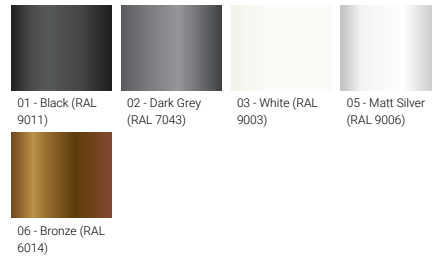

Product colour