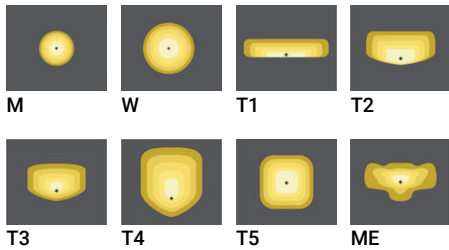

BILLUND 6 (BIU-90026)

Product description

Large - with CLO & Night dimming

Luminaire Structure

- Die-cast aluminium housing
- Pre-treated before powder coating ensuring high corrosion resistance
- Thermal heat dissipation body
- Single cable entry
- One IP68 connector supplied with 0.3 m of 3x1.0 sqmm outdoor cable

- Stainless steel fasteners in grade 304 with zinc flake coating (ZFC)
- Durable silicone rubber gasket
- Clear toughened glass
- High-efficiency polycarbonate lens
- Integral control gear

- Surge protection 10kV
- Constant lumen output (CLO) and Night-time dimming options

Optic

Product colour

Special finishes upon request