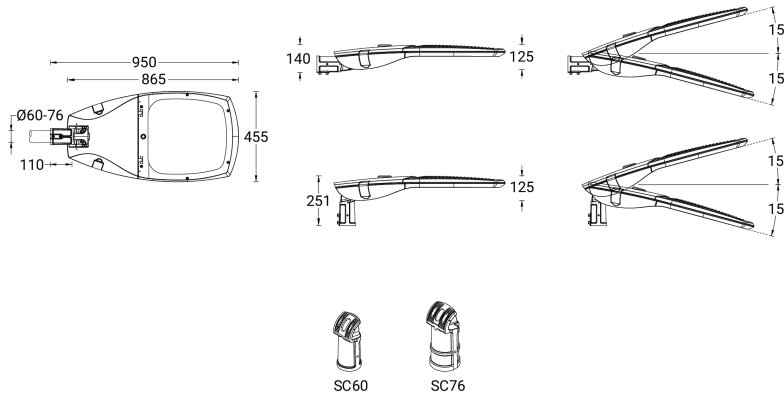

BILLUND 6 (BIU-90026)

Technical information

Material	Aluminium
Light source	48 LED
Power	154 W
Lumen	16892 - 19157 lm
Efficacy	110 - 124 lm/W
Driver option	Integral control gear
Driver	Constant current (CC)
Input voltage	220-240 V 50/60 Hz

Optic	M, W, T1, T2, T3, T4, T5, ME 23°, 50°, 144°x67°, 141°x48°, 142°x75°, 100°x76°, 105°, 137°x43°
Optic value	
CCT / CRI	3000K CRI80, 4000K CRI80
Bug	B3-U0-G2, B3-U0-G3, B4-U0-G1, B4-U0-G4, B5-U0-G1
ULR	0%
ULOR	0%
CIE flux code n°3	95, 96, 97, 99
Dimming type	On/Off, 1-10V, DALI, CLO with DALI, CLO with Night dimming 1

Product colours	Black, Dark Grey, White, Matt Silver, Bronze, Concrete - Urban, Softscape - Urban, Stone - Urban, Corten - Urban, Oak - Woodland, Walnut - Woodland, Pine - Woodland
Operating temperature	-20 °C to 40 °C
Cable	One IP68 connector supplied with 0.3 m of 3x1.0 sqmm outdoor cable
Through wiring	Single cable entry
Lens / Reflector / Optic	Clear toughened glass, High- efficiency polycarbonate lens
Variants (On/Off, 1-10V, DALI, CLO with DALI, CLO with Night dimming 1)	Compatible with EN/ IEC 60598-2-22: Suitable for emergency installations as central supply, non-maintained (Z0)

BIU-90026