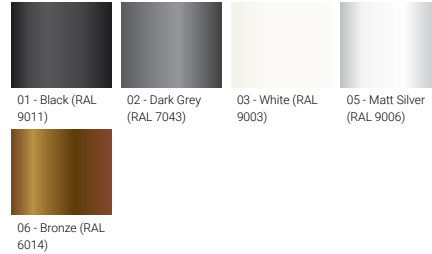

Optic

Product colour

Special finishes upon request

BILLUND 1 (BIU-90041-LC)

Technical information

Material	Aluminium	Optic value	31°, 56°, 106°x113°, 149°x72°, 137°x51°, 126°x89°, 103°x74°, 138°x56°, 151°x65°	Operating temperature	-20 °C to 40 °C
Light source	12 LED	CCT / CRI	3000K CRI70, 3000K CRI80, 4000K CRI70, 4000K CRI80	Cable	One IP68 connector supplied with 0.3 m of 3x1.0 sqmm outdoor cable
Power	28 W	Bug	B1-U0-G1, B2-U0-G0	Through wiring	Single cable entry
Lumen	2737 - 3633 lm	ULR	0%	Lens / Reflector / Optic	Clear toughened glass, High-efficiency polycarbonate lens
Efficacy	98 - 130 lm/W	ULOR	0%	MacAdam Ellipse	5 SDCM
Driver option	Integral control gear	CIE flux code n°3	95, 96, 97, 98, 99	Lifetime L90B10 (hours)	> 35,000
Driver	Constant current (CC)	Dimming type	DALI	Lifetime L80B10 (hours)	> 74,000
Input voltage	220-240 V 50/60 Hz	Product colours	Black, Dark Grey, White, Matt Silver, Bronze, Concrete - Urban, Softscape - Urban, Stone - Urban, Corten - Urban, Oak - Woodland, Walnut - Woodland, Pine - Woodland	Lifetime L80B50 (hours)	> 80,000
Optic	M, W, EW, T1, T2, T3, T4, ME, SCL	Weight	6.13 kg		