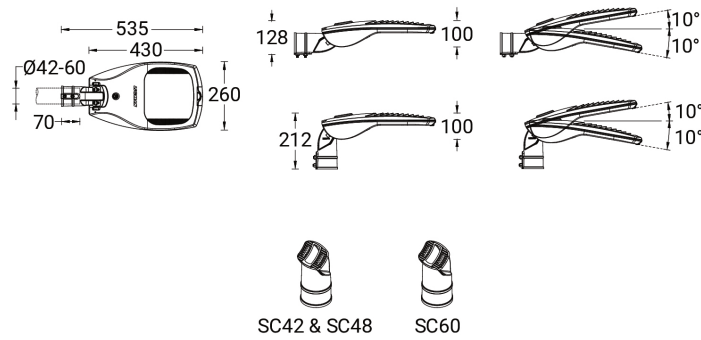

BILLUND 1 (BIU-90041-LC)

Product description

Small - LIGHTCONNECT™

Luminaire Structure

- Die-cast aluminium housing
- Pre-treated before powder coating ensuring high corrosion resistance
- Thermal heat dissipation body
- Single cable entry
- One IP68 connector supplied with 0.3 m of 3x1.0 sqmm outdoor cable

- Stainless steel fasteners in grade 304 with zinc flake coating (ZFC)
- Durable silicone rubber gasket
- Clear toughened glass
- High-efficiency polycarbonate lens
- Integral control gear

- Surge protection 10kV
- Constant lumen output (CLO) and Night-time dimming options

Optic

Product colour

Special finishes upon request

BILLUND 1 (BIU-90041-LC)

Technical information

Material	Aluminium	Optic value	31°, 56°, 106°x113°, 149°x72°, 137°x51°, 126°x89°, 103°x74°, 138°x56°, 151°x65°	Operating temperature	-20 °C to 40 °C
Light source	12 LED	CCT / CRI	3000K CRI70, 3000K CRI80, 4000K CRI70, 4000K CRI80	Cable	One IP68 connector supplied with 0.3 m of 3x1.0 sqmm outdoor cable
Power	28 W	Bug	B1-U0-G1, B2-U0-G0	Through wiring	Single cable entry
Lumen	2737 - 3633 lm	ULR	0%	Lens / Reflector / Optic	Clear toughened glass, High-efficiency polycarbonate lens
Efficacy	98 - 130 lm/W	ULOR	0%	MacAdam Ellipse	5 SDCM
Driver option	Integral control gear	CIE flux code n°3	95, 96, 97, 98, 99	Lifetime L90B10 (hours)	> 35,000
Driver	Constant current (CC)	Dimming type	DALI	Lifetime L80B10 (hours)	> 74,000
Input voltage	220-240 V 50/60 Hz	Product colours	Black, Dark Grey, White, Matt Silver, Bronze, Concrete - Urban, Softscape - Urban, Stone - Urban, Corten - Urban, Oak - Woodland, Walnut - Woodland, Pine - Woodland	Lifetime L80B50 (hours)	> 80,000
Optic	M, W, EW, T1, T2, T3, T4, ME, SCL	Weight	6.13 kg		

BIU-90041

Accessories

NEMA 7 socket
A90891

Zhaga Book 18 socket (Up)
A90991-U

Motion sensor - PIR - DALI - Up to 3 m
A91691-L2

Motion sensor - PIR - DALI - Up to 12 m
A91691-L7

BILLUND 1 (BIU-90041-LC)

Zhaga Book 18 socket (Down)
A90991-D