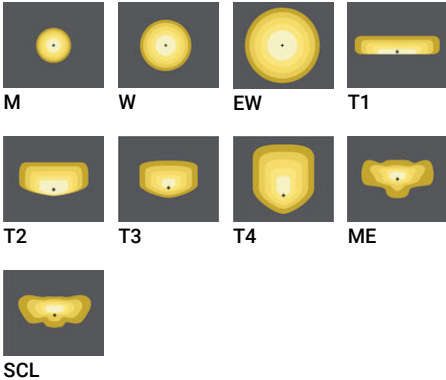

BILLUND 1 (BIU-90041-LC)

Product description

Small - LIGHTCONNECT™

Luminaire Structure

- Die-cast aluminium housing
- Pre-treated before powder coating ensuring high corrosion resistance
- Thermal heat dissipation body
- Single cable entry
- One IP68 connector supplied with 0.3 m of 3x1.0 sqmm outdoor cable

- Stainless steel fasteners in grade 304 with zinc flake coating (ZFC)
- Durable silicone rubber gasket
- Clear toughened glass
- High-efficiency polycarbonate lens
- Integral control gear

- Surge protection 10kV
- Constant lumen output (CLO) and Night-time dimming options

Optic

Product colour

Special finishes upon request

BILLUND 1 (BIU-90041-LC)

Technical information

Material	Aluminium	Optic value	31°, 56°, 106°x113°, 149°x72°, 137°x51°, 126°x89°, 103°x74°, 138°x56°, 151°x65°	Operating temperature	-20 °C to 40 °C
Light source	12 LED	CCT / CRI	3000K CRI70, 3000K CRI80, 4000K CRI70, 4000K CRI80	Cable	One IP68 connector supplied with 0.3 m of 3x1.0 sqmm outdoor cable
Power	28 W	Bug	B1-U0-G1, B2-U0-G0	Through wiring	Single cable entry
Lumen	2737 - 3633 lm	ULR	0%	Lens / Reflector / Optic	Clear toughened glass, High-efficiency polycarbonate lens
Efficacy	98 - 130 lm/W	ULOR	0%	MacAdam Ellipse	5 SDCM
Driver option	Integral control gear	CIE flux code n°3	95, 96, 97, 98, 99	Lifetime L90B10 (hours)	> 35,000
Driver	Constant current (CC)	Dimming type	DALI	Lifetime L80B10 (hours)	> 74,000
Input voltage	220-240 V 50/60 Hz	Product colours	Black, Dark Grey, White, Matt Silver, Bronze, Concrete - Urban, Softscape - Urban, Stone - Urban, Corten - Urban, Oak - Woodland, Walnut - Woodland, Pine - Woodland	Lifetime L80B50 (hours)	> 80,000
Optic	M, W, EW, T1, T2, T3, T4, ME, SCL	Weight	6.13 kg		