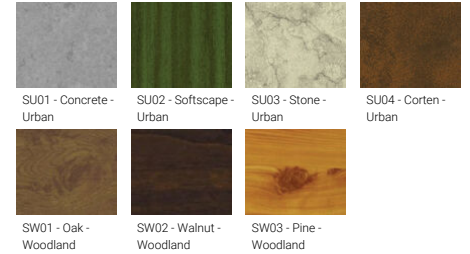

- Stainless steel fasteners in grade 304 with zinc flake coating (ZFC)
- Durable silicone rubber gasket
- Clear toughened glass
- High-efficiency polycarbonate lens
- Integral control gear

- Surge protection 10kV
- Constant lumen output (CLO) and Night-time dimming options

Optic

Product colour

Special finishes upon request

BILLUND 1 (BIU-90041-LC)

Technical information

Material	Aluminium	Optic value	31°, 56°, 106°x113°, 149°x72°, 137°x51°, 126°x89°, 103°x74°, 138°x56°, 151°x65°	Operating temperature	-20 °C to 40 °C
Light source	12 LED	CCT / CRI	3000K CRI70, 3000K CRI80, 4000K CRI70, 4000K CRI80	Cable	One IP68 connector supplied with 0.3 m of 3x1.0 sqmm outdoor cable
Power	28 W	Bug	B1-U0-G1, B2-U0-G0	Through wiring	Single cable entry
Lumen	2737 - 3633 lm	ULR	0%	Lens / Reflector / Optic	Clear toughened glass, High-efficiency polycarbonate lens
Efficacy	98 - 130 lm/W	ULOR	0%	MacAdam Ellipse	5 SDCM
Driver option	Integral control gear	CIE flux code n°3	95, 96, 97, 98, 99	Lifetime L90B10 (hours)	> 35,000
Driver	Constant current (CC)	Dimming type	DALI	Lifetime L80B10 (hours)	> 74,000
Input voltage	220-240 V 50/60 Hz	Product colours	Black, Dark Grey, White, Matt Silver, Bronze, Concrete - Urban, Softscape - Urban, Stone - Urban, Corten - Urban, Oak - Woodland, Walnut - Woodland, Pine - Woodland	Lifetime L80B50 (hours)	> 80,000
Optic	M, W, EW, T1, T2, T3, T4, ME, SCL	Weight	6.13 kg		