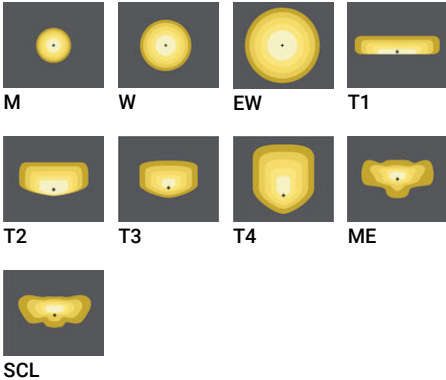

BILLUND 1 (BIU-90043-LC)

Product description

Small - LIGHTCONNECT™

Luminaire Structure

- Die-cast aluminium housing
- Pre-treated before powder coating ensuring high corrosion resistance
- Thermal heat dissipation body
- Single cable entry
- One IP68 connector supplied with 0.3 m of 3x1.0 sqmm outdoor cable

- Stainless steel fasteners in grade 304 with zinc flake coating (ZFC)
- Durable silicone rubber gasket
- Clear toughened glass
- High-efficiency polycarbonate lens
- Integral control gear

- Surge protection 10kV
- Constant lumen output (CLO) and Night-time dimming options

Optic

Product colour

Special finishes upon request

BILLUND 1 (BIU-90043-LC)

Technical information

Material	Aluminium	Optic value	31°, 56°, 106°x113°, 149°x72°, 137°x51°, 126°x89°, 103°x74°, 138°x56°, 151°x65°	Operating temperature	-20 °C to 40 °C
Light source	24 LED	CCT / CRI	3000K CRI70, 3000K CRI80, 4000K CRI70, 4000K CRI80	Cable	One IP68 connector supplied with 0.3 m of 3x1.0 sqmm outdoor cable
Power	63 W	Bug	B2-U0-G1, B2-U0-G2, B3-U0-G0, B3-U0-G1, B3-U0-G3	Through wiring	Single cable entry
Lumen	7050 - 8941 lm	ULR	0%	Lens / Reflector / Optic	Clear toughened glass, High-efficiency polycarbonate lens
Efficacy	112 - 142 lm/W	ULOR	0%	MacAdam Ellipse	5 SDCM
Driver option	Integral control gear	CIE flux code n°3	95, 96, 97, 98, 99	Lifetime L90B10 (hours)	> 35,000
Driver	Constant current (CC)	Dimming type	DALI	Lifetime L80B10 (hours)	> 74,000
Input voltage	220-240 V 50/60 Hz	Product colours	Black, Dark Grey, White, Matt Silver, Bronze, Concrete - Urban, Softscape - Urban, Stone - Urban, Corten - Urban, Oak - Woodland, Walnut - Woodland, Pine - Woodland	Lifetime L80B50 (hours)	> 80,000
Optic	M, W, EW, T1, T2, T3, T4, ME, SCL	Weight	6.13 kg	Variants (DALI)	Compatible with EN/ IEC 60598-2-22: Suitable for emergency installations as central supply, non-maintained (Z0)