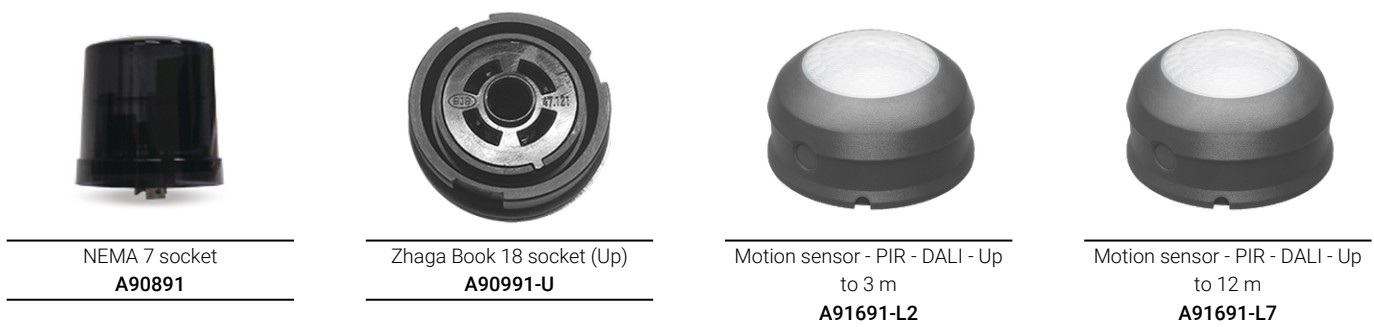

BILLUND 1 (BIU-90043-LC)

Product description

Small - LIGHTCONNECT™

Luminaire Structure

- Die-cast aluminium housing
- Pre-treated before powder coating ensuring high corrosion resistance
- Thermal heat dissipation body
- Single cable entry
- One IP68 connector supplied with 0.3 m of 3x1.0 sqmm outdoor cable

- Stainless steel fasteners in grade 304 with zinc flake coating (ZFC)
- Durable silicone rubber gasket
- Clear toughened glass
- High-efficiency polycarbonate lens
- Integral control gear

- Surge protection 10kV
- Constant lumen output (CLO) and Night-time dimming options

Optic

Product colour

Special finishes upon request

BILLUND 1 (BIU-90043-LC)

Technical information

Material	Aluminium	Optic value	31°, 56°, 106°x113°, 149°x72°, 137°x51°, 126°x89°, 103°x74°, 138°x56°, 151°x65°	Operating temperature	-20 °C to 40 °C
Light source	24 LED	CCT / CRI	3000K CRI70, 3000K CRI80, 4000K CRI70, 4000K CRI80	Cable	One IP68 connector supplied with 0.3 m of 3x1.0 sqmm outdoor cable
Power	63 W	Bug	B2-U0-G1, B2-U0-G2, B3-U0-G0, B3-U0-G1, B3-U0-G3	Through wiring	Single cable entry
Lumen	7050 - 8941 lm	ULR	0%	Lens / Reflector / Optic	Clear toughened glass, High-efficiency polycarbonate lens
Efficacy	112 - 142 lm/W	ULOR	0%	MacAdam Ellipse	5 SDCM
Driver option	Integral control gear	CIE flux code n°3	95, 96, 97, 98, 99	Lifetime L90B10 (hours)	> 35,000
Driver	Constant current (CC)	Dimming type	DALI	Lifetime L80B10 (hours)	> 74,000
Input voltage	220-240 V 50/60 Hz	Product colours	Black, Dark Grey, White, Matt Silver, Bronze, Concrete - Urban, Softscape - Urban, Stone - Urban, Corten - Urban, Oak - Woodland, Walnut - Woodland, Pine - Woodland	Lifetime L80B50 (hours)	> 80,000
Optic	M, W, EW, T1, T2, T3, T4, ME, SCL	Weight	6.13 kg	Variants (DALI)	Compatible with EN/ IEC 60598-2-22: Suitable for emergency installations as central supply, non-maintained (Z0)

BIU-90043

Accessories

BILLUND 1 (BIU-90043-LC)

Zhaga Book 18 socket (Down)
A90991-D

DALI Control System
Control-DALI