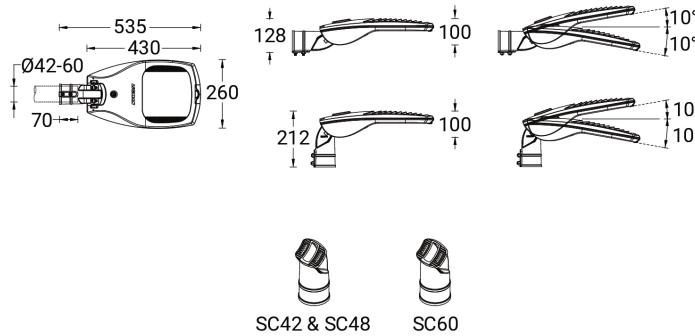

BILLUND 1 (BIU-90043-LC)

Product description

Small - LIGHTCONNECT™

Luminaire Structure

- Die-cast aluminium housing
- Pre-treated before powder coating ensuring high corrosion resistance
- Thermal heat dissipation body
- Single cable entry
- One IP68 connector supplied with 0.3 m of 3x1.0 sqmm outdoor cable

- Stainless steel fasteners in grade 304 with zinc flake coating (ZFC)
- Durable silicone rubber gasket
- Clear toughened glass
- High-efficiency polycarbonate lens
- Integral control gear

- Surge protection 10kV
- Constant lumen output (CLO) and Night-time dimming options

Optic

Product colour

Special finishes upon request

BILLUND 1 (BIU-90043-LC)

Technical information

Material	Aluminium	Optic value	31°, 56°, 106°x113°, 149°x72°, 137°x51°, 126°x89°, 103°x74°, 138°x56°, 151°x65°	Operating temperature	-20 °C to 40 °C
Light source	24 LED	CCT / CRI	3000K CRI70, 3000K CRI80, 4000K CRI70, 4000K CRI80	Cable	One IP68 connector supplied with 0.3 m of 3x1.0 sqmm outdoor cable
Power	63 W	Bug	B2-U0-G1, B2-U0-G2, B3-U0-G0, B3-U0-G1, B3-U0-G3	Through wiring	Single cable entry
Lumen	7050 - 8941 lm	ULR	0%	Lens / Reflector / Optic	Clear toughened glass, High-efficiency polycarbonate lens
Efficacy	112 - 142 lm/W	ULOR	0%	MacAdam Ellipse	5 SDCM
Driver option	Integral control gear	CIE flux code n°3	95, 96, 97, 98, 99	Lifetime L90B10 (hours)	> 35,000
Driver	Constant current (CC)	Dimming type	DALI	Lifetime L80B10 (hours)	> 74,000
Input voltage	220-240 V 50/60 Hz	Product colours	Black, Dark Grey, White, Matt Silver, Bronze, Concrete - Urban, Softscape - Urban, Stone - Urban, Corten - Urban, Oak - Woodland, Walnut - Woodland, Pine - Woodland	Lifetime L80B50 (hours)	> 80,000
Optic	M, W, EW, T1, T2, T3, T4, ME, SCL	Weight	6.13 kg	Variants (DALI)	Compatible with EN/ IEC 60598-2-22: Suitable for emergency installations as central supply, non-maintained (Z0)

BIU-90043

Accessories

BILLUND 1 (BIU-90043-LC)

Zhaga Book 18 socket (Down)
A90991-D

DALI Control System
Control-DALI