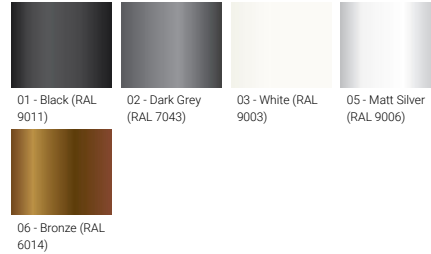

Optic

Product colour

Special finishes upon request

BILLUND 1 (BIU-90043-LC)

Technical information

Material	Aluminium	Optic value	31°, 56°, 106°x113°, 149°x72°, 137°x51°, 126°x89°, 103°x74°, 138°x56°, 151°x65°	Operating temperature	-20 °C to 40 °C
Light source	24 LED	CCT / CRI	3000K CRI70, 3000K CRI80, 4000K CRI70, 4000K CRI80	Cable	One IP68 connector supplied with 0.3 m of 3x1.0 sqmm outdoor cable
Power	63 W	Bug	B2-U0-G1, B2-U0-G2, B3-U0-G0, B3-U0-G1, B3-U0-G3	Through wiring	Single cable entry
Lumen	7050 - 8941 lm	ULR	0%	Lens / Reflector / Optic	Clear toughened glass, High-efficiency polycarbonate lens
Efficacy	112 - 142 lm/W	ULOR	0%	MacAdam Ellipse	5 SDCM
Driver option	Integral control gear	CIE flux code n°3	95, 96, 97, 98, 99	Lifetime L90B10 (hours)	> 35,000
Driver	Constant current (CC)	Dimming type	DALI	Lifetime L80B10 (hours)	> 74,000
Input voltage	220-240 V 50/60 Hz	Product colours	Black, Dark Grey, White, Matt Silver, Bronze, Concrete - Urban, Softscape - Urban, Stone - Urban, Corten - Urban, Oak - Woodland, Walnut - Woodland, Pine - Woodland	Lifetime L80B50 (hours)	> 80,000
Optic	M, W, EW, T1, T2, T3, T4, ME, SCL	Weight	6.13 kg	Variants (DALI)	Compatible with EN/ IEC 60598-2-22: Suitable for emergency installations as central supply, non-maintained (Z0)