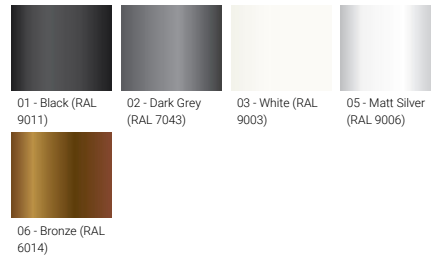

Product colour