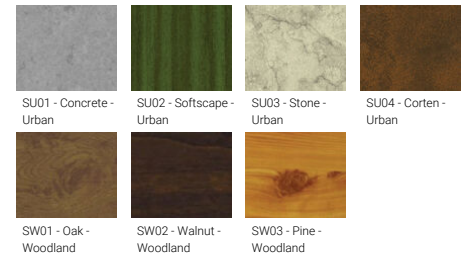

Special finishes upon request