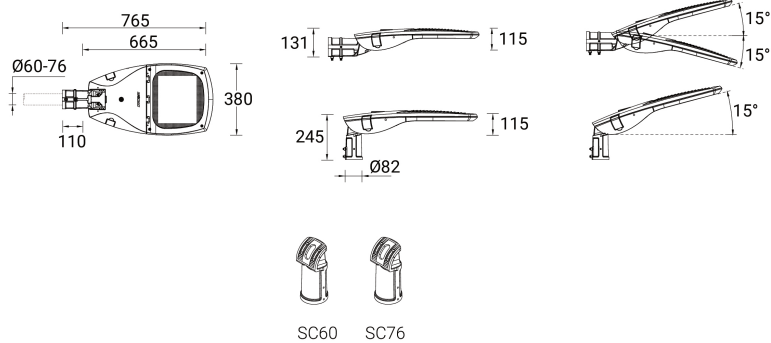

BILLUND 2 (BIU-90055)

Technical information

Material	Aluminium
Light source	64 LED
Power	205 W
Lumen	21684 - 28236 lm
Efficacy	106 - 138 lm/W
Driver option	Integral control gear
Driver	Constant current (CC)
Input voltage	220-240 V 50/60 Hz
Optic	M, W, EW, T1, T2, T3, T4, ME, SCL

Optic value	31°, 56°, 106°x113°, 149°x72°, 137°x51°, 126°x89°, 103°x74°, 138°x56°, 151°x65°
CCT / CRI	3000K CRI70, 3000K CRI80, 4000K CRI70, 4000K CRI80
Bug	B2-U0-G2, B3-U0-G2, B3-U0-G3, B4-U0-G1, B4-U0-G4, B5-U0-G1
ULR	0%
ULOR	0%
CIE flux code n°3	96, 97, 98, 99
Dimming type	On/Off, 1-10V, DALI
Product colours	Black, Dark Grey, White, Matt Silver, Bronze, Concrete - Urban, Softscape - Urban, Stone - Urban, Corten - Urban, Oak - Woodland, Walnut - Woodland, Pine - Woodland
Weight	11.5 kg

Operating temperature	-20 °C to 40 °C
Cable	One IP68 connector supplied with 0.3 m of 3x1.0 sqmm outdoor cable
Through wiring	Single cable entry
Lens / Reflector / Optic	Clear toughened glass, High-efficiency polycarbonate lens
MacAdam Ellipse	5 SDCM
Lifetime L90B10 (hours)	> 36,000
Lifetime L80B10 (hours)	> 74,000
Lifetime L80B50 (hours)	> 81,000
Variants (On/Off, 1-10V, DALI)	Compatible with EN/ IEC 60598-2-22: Suitable for emergency installations as central supply, non-maintained (ZO)

BIU-90055