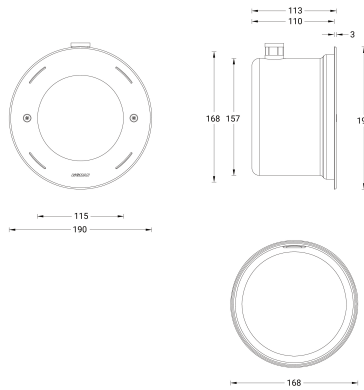

BORNHOLM 3 (BOH-60021)

Technical information

Material	Stainless Steel	Optic	N, M, W, VW, E	Product colours	Stainless Steel
Light source	9 LED	Optic value	11°, 17°, 32°, 71°, 14°x43°	Weight	2.3 kg
Power	23 W	CCT / CRI	3000K CRI80, 4000K CRI80	Operating temperature	-20 °C to 40 °C
Lumen	1923 - 2437 lm	Bug	B2-U0-G0, B3-U0-G0	Cable	One cable gland supplied with 2 m of 2x1.0 sqmm outdoor cable
Efficacy	84 - 106 lm/W	ULR	0%	Through wiring	Single cable entry
Driver option	Remote driver (included)	ULOR	0%	Lens / Reflector / Optic	Clear toughened glass
Driver	Constant current (CC)	CIE flux code n°3	100		
Input voltage	2100 mA, 9 VDC	Dimming type	On/Off, 1-10V		

BOH-60021