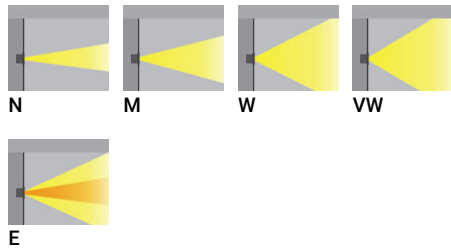

BORNHOLM 3 (BOH-60021)

Product description

Without remote box IP-rated - With remote driver / recessing box - Constant current (CC) 2100 mA

Luminaire Structure

- Stainless steel body in grade 316
- Single cable entry
- One cable gland supplied with 2 m of 2x1.0 sqmm outdoor cable
- Stainless steel fasteners in grade 316
- Durable silicone rubber gasket
- Clear toughened glass
- Remote driver (included)
- Remote box IP-rated is not included and is to be ordered separately for constant current (CC) products
- Recessing box in stainless steel 316 grade
- Luminaire must be submerged when operational
- Maximum depth 2 m
- Outdoor cable needs to be ordered with a specific length
- Maximum distance of the Remote DMX/RDM decoder is 8 m

Optic

Product colour

BORNHOLM 3 (BOH-60021)

Technical information

Material	Stainless Steel	Optic	N, M, W, VW, E	Product colours	Stainless Steel
Light source	9 LED	Optic value	11°, 17°, 32°, 71°, 14°x43°	Weight	2.3 kg
Power	23 W	CCT / CRI	3000K CRI80, 4000K CRI80	Operating temperature	-20 °C to 40 °C
Lumen	1923 - 2437 lm	Bug	B2-U0-G0, B3-U0-G0	Cable	One cable gland supplied with 2 m of 2x1.0 sqmm outdoor cable
Efficacy	84 - 106 lm/W	ULR	0%	Through wiring	Single cable entry
Driver option	Remote driver (included)	ULOR	0%	Lens / Reflector / Optic	Clear toughened glass
Driver	Constant current (CC)	CIE flux code n°3	100		
Input voltage	2100 mA, 9 VDC	Dimming type	On/Off, 1-10V		