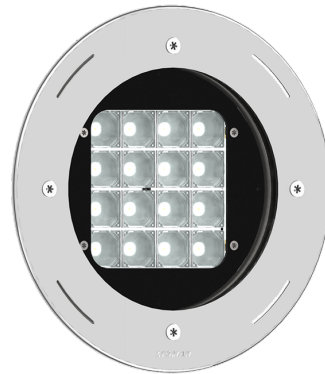

BORNHOLM 4 (BOH-60031) (Version 1)

Product description

Without remote box IP-rated - With remote driver / recessing box - Constant current (CC) 2670 mA

Luminaire Structure

- Stainless steel body in grade 316
- Single cable entry
- One cable gland supplied with 2 m of 2x1.0 sqmm outdoor cable
- Stainless steel fasteners in grade 316
- Durable silicone rubber gasket
- Clear toughened glass
- Remote driver (included)
- Remote box IP-rated is not included and is to be ordered separately for constant current (CC) products
- Recessing box in stainless steel 316 grade
- Luminaire must be submerged when operational
- Maximum depth 2 m
- Outdoor cable needs to be ordered with a specific length
- Maximum distance of the Remote DMX/RDM decoder is 8 m

Optic

Product colour

BORNHOLM 4 (BOH-60031) (Version 1)

Technical information

Material	Stainless Steel
Light source	16 LED
Power	39 W
Lumen	3172 - 4416 lm
Efficacy	81 - 113 lm/W
Driver option	Remote driver (included)
Driver	Constant current (CC)
Input voltage	2670 mA, 12 VDC
Optic	N, M, W, VW, E

Optic value	10°, 16°, 32°, 71°, 11°x43°
CCT / CRI	3000K CRI80, 4000K CRI80
Bug	B2-U0-G0, B3-U0-G0
ULR	0%
ULOR	0%
CIE flux code n°3	100
Dimming type	On/Off, 1-10V
Product colours	Stainless Steel
Weight	3.6 kg

Operating temperature	-20 °C to 40 °C
Cable	One cable gland supplied with 2 m of 2x1.0 sqmm outdoor cable
Through wiring	Single cable entry
Lens / Reflector / Optic	Clear toughened glass
MacAdam Ellipse	3 SDCM
Lifetime L90B10 (hours)	> 120,000
Lifetime L80B10 (hours)	> 120,000
Lifetime L80B50 (hours)	> 120,000