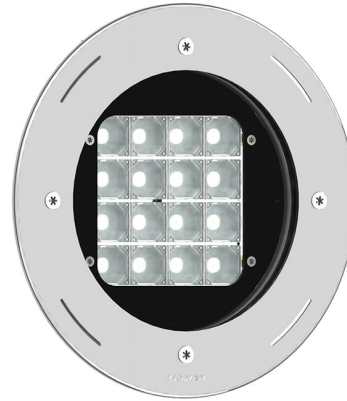

**BORNHOLM 4 (BOH-60031) (Version 1)**

**Product description**

Without remote box IP-rated - With remote driver / recessing box - Constant current (CC) 2670 mA

**Luminaire structure**

- Stainless steel body in grade 316
- Single cable entry
- One cable gland supplied with 2 m of 2x1.0 sqmm outdoor cable
- Stainless steel fasteners in grade 316
- Durable silicone rubber gasket
- Clear toughened glass
- Remote driver (included)
- Remote box IP-rated is not included and is to be ordered separately for constant current (CC) products
- Recessing box in stainless steel 316 grade
- Luminaire must be submerged when operational
- Maximum cable length 2 m
- Outdoor cable needs to be ordered with a specific length
- Maximum distance of the Remote DMX/RDM decoder is 8 m

**Optic**

**Product colour**

**BORNHOLM 4** (BOH-60031) (Version 1)

**Technical information**

<b>Material</b>	Stainless Steel
<b>Light source</b>	16 LED
<b>Power</b>	39 W
<b>Lumen</b>	3172 - 4416 lm
<b>Efficacy</b>	81 - 113 lm/W
<b>Driver option</b>	Remote driver (included)
<b>Driver</b>	Constant current (CC)
<b>Input voltage</b>	2670 mA, 12 VDC
<b>Optic</b>	N, M, W, VW, E

<b>Optic value</b>	11°, 17°, 32°, 71°x58°, 43°x11°
<b>CCT / CRI</b>	3000K CRI80, 4000K CRI80
<b>Bug</b>	B2-U0-G0, B3-U0-G0
<b>ULR</b>	<1%
<b>ULOR</b>	<1%
<b>CIE flux code n°3</b>	100
<b>Dimming type</b>	On/Off, 1-10V
<b>Product colours</b>	Stainless Steel
<b>Weight</b>	3.6 kg

<b>Operating temperature</b>	-20 °C to 40 °C
<b>Cable</b>	One cable gland supplied with 2 m of 2x1.0 sqmm outdoor cable
<b>Through wiring</b>	Single cable entry
<b>Lens / Reflector / Optic</b>	Clear toughened glass
<b>MacAdam Ellipse</b>	3 SDCM
<b>Lifetime L90B10 (hours)</b>	> 120,000
<b>Lifetime L80B10 (hours)</b>	> 120,000
<b>Lifetime L80B50 (hours)</b>	> 120,000