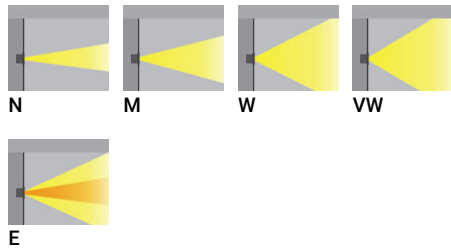

BORNHOLM 4 (BOH-60031) (Version 1)

Product description

Without remote box IP-rated - With remote driver / recessing box - Constant current (CC) 2670 mA

Luminaire Structure

- Stainless steel body in grade 316
- Single cable entry
- One cable gland supplied with 2 m of 2x1.0 sqmm outdoor cable
- Stainless steel fasteners in grade 316
- Durable silicone rubber gasket
- Clear toughened glass
- Remote driver (included)
- Remote box IP-rated is not included and is to be ordered separately for constant current (CC) products
- Recessing box in stainless steel 316 grade
- Luminaire must be submerged when operational
- Maximum depth 2 m
- Outdoor cable needs to be ordered with a specific length
- Maximum distance of the Remote DMX/RDM decoder is 8 m

Optic

Product colour

BORNHOLM 4 (BOH-60031) (Version 1)

Technical information

Material	Stainless Steel
Light source	16 LED
Power	39 W
Lumen	3172 - 4416 lm
Efficacy	81 - 113 lm/W
Driver option	Remote driver (included)
Driver	Constant current (CC)
Input voltage	2670 mA, 12 VDC
Optic	N, M, W, VW, E

Optic value	10°, 16°, 32°, 71°, 11°x43°
CCT / CRI	3000K CRI80, 4000K CRI80
Bug	B2-U0-G0, B3-U0-G0
ULR	0%
ULOR	0%
CIE flux code n°3	100
Dimming type	On/Off, 1-10V
Product colours	Stainless Steel
Weight	3.6 kg

Operating temperature	-20 °C to 40 °C
Cable	One cable gland supplied with 2 m of 2x1.0 sqmm outdoor cable
Through wiring	Single cable entry
Lens / Reflector / Optic	Clear toughened glass
MacAdam Ellipse	3 SDCM
Lifetime L90B10 (hours)	> 120,000
Lifetime L80B10 (hours)	> 120,000
Lifetime L80B50 (hours)	> 120,000