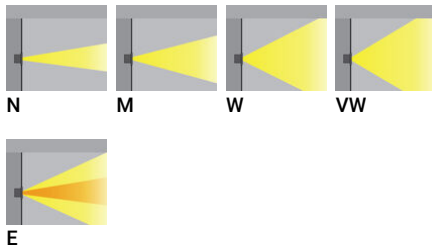

**BORNHOLM 4 (BOH-60031) (Version 1)**

**Product description**

Without remote box IP-rated - With remote driver / recessing box - Constant current (CC) 2670 mA

**Luminaire structure**

- Stainless steel body in grade 316
- Single cable entry
- One cable gland supplied with 2 m of 2x1.0 sqmm outdoor cable
- Stainless steel fasteners in grade 316
- Durable silicone rubber gasket
- Clear toughened glass
- Remote driver (included)
- Remote box IP-rated is not included and is to be ordered separately for constant current (CC) products
- Recessing box in stainless steel 316 grade
- Luminaire must be submerged when operational
- Maximum cable length 2 m
- Outdoor cable needs to be ordered with a specific length
- Maximum distance of the Remote DMX/RDM decoder is 8 m

**Optic**

**Product colour**

**BORNHOLM 4** (BOH-60031) (Version 1)

**Technical information**

<b>Material</b>	Stainless Steel
<b>Light source</b>	16 LED
<b>Power</b>	39 W
<b>Lumen</b>	3172 - 4416 lm
<b>Efficacy</b>	81 - 113 lm/W
<b>Driver option</b>	Remote driver (included)
<b>Driver</b>	Constant current (CC)
<b>Input voltage</b>	2670 mA, 12 VDC
<b>Optic</b>	N, M, W, VW, E

<b>Optic value</b>	11°, 17°, 32°, 71°x58°, 43°x11°
<b>CCT / CRI</b>	3000K CRI80, 4000K CRI80
<b>Bug</b>	B2-U0-G0, B3-U0-G0
<b>ULR</b>	<1%
<b>ULOR</b>	<1%
<b>CIE flux code n°3</b>	100
<b>Dimming type</b>	On/Off, 1-10V
<b>Product colours</b>	Stainless Steel
<b>Weight</b>	3.6 kg

<b>Operating temperature</b>	-20 °C to 40 °C
<b>Cable</b>	One cable gland supplied with 2 m of 2x1.0 sqmm outdoor cable
<b>Through wiring</b>	Single cable entry
<b>Lens / Reflector / Optic</b>	Clear toughened glass
<b>MacAdam Ellipse</b>	3 SDCM
<b>Lifetime L90B10 (hours)</b>	> 120,000
<b>Lifetime L80B10 (hours)</b>	> 120,000
<b>Lifetime L80B50 (hours)</b>	> 120,000