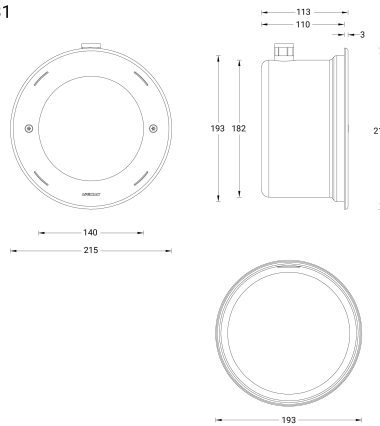

BORNHOLM 4 (BOH-60031) (Version 1)

Technical information

Material	Stainless Steel
Light source	16 LED
Power	39 W
Lumen	3172 - 4416 lm
Efficacy	81 - 113 lm/W
Driver option	Remote driver (included)
Driver	Constant current (CC)
Input voltage	2670 mA, 12 VDC
Optic	N, M, W, VW, E

Optic value	10°, 16°, 32°, 71°, 11°x43°
CCT / CRI	3000K CRI80, 4000K CRI80
Bug	B2-U0-G0, B3-U0-G0
ULR	0%
ULOR	0%
CIE flux code n°3	100
Dimming type	On/Off, 1-10V
Product colours	Stainless Steel
Weight	3.6 kg

Operating temperature	-20 °C to 40 °C
Cable	One cable gland supplied with 2 m of 2x1.0 sqmm outdoor cable
Through wiring	Single cable entry
Lens / Reflector / Optic	Clear toughened glass
MacAdam Ellipse	3 SDCM
Lifetime L90B10 (hours)	> 120,000
Lifetime L80B10 (hours)	> 120,000
Lifetime L80B50 (hours)	> 120,000

BOH-60031