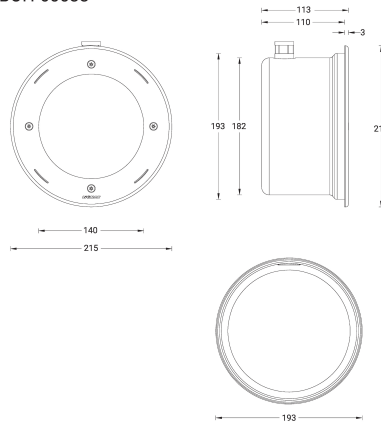

BORNHOLM 4 (BOH-60033) (Version 1)

Technical information

Material	Stainless Steel
Light source	16 LED
Power	32 W
Lumen	3276 - 4038 lm
Efficacy	102 - 126 lm/W
Driver option	Remote driver (not included)
Driver	Constant voltage (CV)
Input voltage	24 VDC
Optic	N, M, W, VW, E

Optic value	11°, 17°, 32°, 71°x58°, 43°x11°
CCT / CRI	3000K CRI80, 4000K CRI80
Bug	B3-U0-G0
ULR	<1%
ULOR	<1%
CIE flux code n°3	100
Dimming type	On/Off
Product colours	Stainless Steel
Weight	3.6 kg

Operating temperature	-20 °C to 40 °C
Cable	One cable gland supplied with 2 m of 2x1.0 sqmm outdoor cable
Through wiring	Single cable entry
Lens / Reflector / Optic	Clear toughened glass
MacAdam Ellipse	3 SDCM
Lifetime L90B10 (hours)	> 120,000
Lifetime L80B10 (hours)	> 120,000
Lifetime L80B50 (hours)	> 120,000

BOH-60033