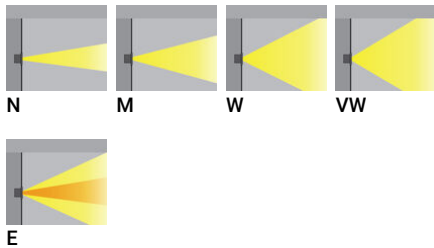

BORNHOLM 4 (BOH-60033) (Version 1)

Product description

Without remote driver - With recessing box - Constant voltage (CV) 24 V

Luminaire structure

- Stainless steel body in grade 316
- Single cable entry
- One cable gland supplied with 2 m of 2x1.0 sqmm outdoor cable
- Stainless steel fasteners in grade 316
- Durable silicone rubber gasket
- Clear toughened glass
- Remote driver (not included)
- Remote box IP-rated is not included and is to be ordered separately for constant current (CC) products
- Recessing box in stainless steel 316 grade
- Luminaire must be submerged when operational
- Maximum cable length 2 m
- Outdoor cable needs to be ordered with a specific length
- Maximum distance of the Remote DMX/RDM decoder is 8 m

Optic

Product colour

BORNHOLM 4 (BOH-60033) (Version 1)

Technical information

Material	Stainless Steel
Light source	16 LED
Power	32 W
Lumen	3276 - 4038 lm
Efficacy	102 - 126 lm/W
Driver option	Remote driver (not included)
Driver	Constant voltage (CV)
Input voltage	24 VDC
Optic	N, M, W, VW, E

Optic value	11°, 17°, 32°, 71°x58°, 43°x11°
CCT / CRI	3000K CRI80, 4000K CRI80
Bug	B3-U0-G0
ULR	<1%
ULOR	<1%
CIE flux code n°3	100
Dimming type	On/Off
Product colours	Stainless Steel
Weight	3.6 kg

Operating temperature	-20 °C to 40 °C
Cable	One cable gland supplied with 2 m of 2x1.0 sqmm outdoor cable
Through wiring	Single cable entry
Lens / Reflector / Optic	Clear toughened glass
MacAdam Ellipse	3 SDCM
Lifetime L90B10 (hours)	> 120,000
Lifetime L80B10 (hours)	> 120,000
Lifetime L80B50 (hours)	> 120,000