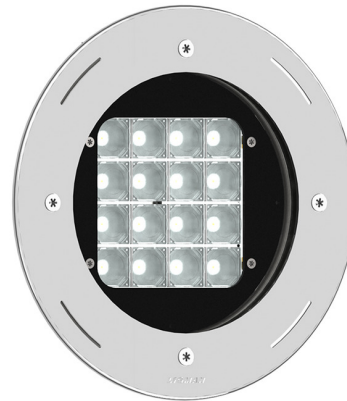

BORNHOLM 4 (BOH-60033) (Version 1)

Product description

Without remote driver - With recessing box - Constant voltage (CV) 24 V

Luminaire structure

- Stainless steel body in grade 316
- Single cable entry
- One cable gland supplied with 2 m of 2x1.0 sqmm outdoor cable
- Stainless steel fasteners in grade 316
- Durable silicone rubber gasket
- Clear toughened glass
- Remote driver (not included)
- Remote box IP-rated is not included and is to be ordered separately for constant current (CC) products
- Recessing box in stainless steel 316 grade
- Luminaire must be submerged when operational
- Maximum cable length 2 m
- Outdoor cable needs to be ordered with a specific length
- Maximum distance of the Remote DMX/RDM decoder is 8 m

Optic

Product colour

BORNHOLM 4 (BOH-60033) (Version 1)

Technical information

Material	Stainless Steel
Light source	16 LED
Power	32 W
Lumen	3276 - 4038 lm
Efficacy	102 - 126 lm/W
Driver option	Remote driver (not included)
Driver	Constant voltage (CV)
Input voltage	24 VDC
Optic	N, M, W, VW, E

Optic value	11°, 17°, 32°, 71°x58°, 43°x11°
CCT / CRI	3000K CRI80, 4000K CRI80
Bug	B3-U0-G0
ULR	<1%
ULOR	<1%
CIE flux code n°3	100
Dimming type	On/Off
Product colours	Stainless Steel
Weight	3.6 kg

Operating temperature	-20 °C to 40 °C
Cable	One cable gland supplied with 2 m of 2x1.0 sqmm outdoor cable
Through wiring	Single cable entry
Lens / Reflector / Optic	Clear toughened glass
MacAdam Ellipse	3 SDCM
Lifetime L90B10 (hours)	> 120,000
Lifetime L80B10 (hours)	> 120,000
Lifetime L80B50 (hours)	> 120,000