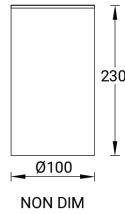

BRISBANE 7 (BRB-80003)

Technical information

Material	Aluminium	Input voltage	500 mA, 36 VDC	CIE flux code n°3	100
Light source	1 COB	Optic	M, W	Dimming type	On/Off
Power	19 W	Optic value	31°, 60°	Product colours	Black, White
Lumen	1772 - 1807 lm	CCT / CRI	3000K CRI95, 4000K CRI95	Weight	1.7 kg
Efficacy	93 - 95 lm/W	Bug	B2-U0-G0	Operating temperature	-20 °C to 40 °C
Driver option	Remote driver (included)	ULR	0%	Lens / Reflector / Optic	Reflector finishes options (Satin black, Satin gold, Matt white), Thin 1.3mm white polycarbonate trim
Driver	Constant current (CC)	ULOR	0%		

BRB-80003