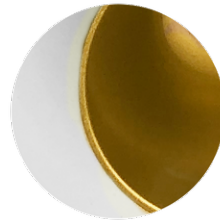

**BRISBANE 7 (BRB-80003)****Product description**

Ø100 mm

**Luminaire Structure**

- Extruded aluminium housing with powder coating
- Integral control gear

- CRI 95
- Reflector finishes options (Satin black, Satin gold, Matt white)

**Optic****Product colour**

**BRISBANE 7 (BRB-80003)**

**Technical information**

<b>Material</b>	Aluminium	<b>Input voltage</b>	500 mA, 36 VDC	<b>CIE flux code n°3</b>	100
<b>Light source</b>	1 COB	<b>Optic</b>	M, W	<b>Dimming type</b>	On/Off
<b>Power</b>	19 W	<b>Optic value</b>	31°, 60°	<b>Product colours</b>	Black, White
<b>Lumen</b>	1772 - 1807 lm	<b>CCT / CRI</b>	3000K CRI95, 4000K CRI95	<b>Weight</b>	1.7 kg
<b>Efficacy</b>	93 - 95 lm/W	<b>Bug</b>	B2-U0-G0	<b>Operating temperature</b>	-20 °C to 40 °C
<b>Driver option</b>	Remote driver (included)	<b>ULR</b>	0%	<b>Lens / Reflector / Optic</b>	Reflector finishes options (Satin black, Satin gold, Matt white), Thin 1.3mm white polycarbonate trim
<b>Driver</b>	Constant current (CC)	<b>ULOR</b>	0%		

BRB-80003

**Accessories**

Reflector finish (Matt white)  
**A80024-MW**

Reflector finish (Satin black)  
**A80024-SB**

Reflector finish (Satin gold)  
**A80024-SG**