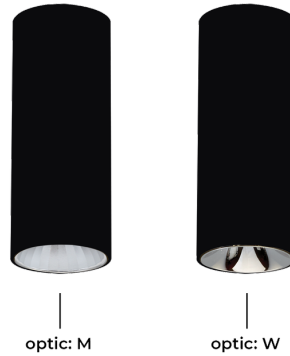

**BRISBANE 7 (BRB-80003)****Product description**

Ø100 mm

**Luminaire Structure**

- Extruded aluminium housing with powder coating
- Integral control gear

- CRI 95
- Reflector finishes options (Satin black, Satin gold, Matt white)

**Optic****Product colour**

**BRISBANE 7 (BRB-80003)**

**Technical information**

<b>Material</b>	Aluminium	<b>Input voltage</b>	500 mA, 36 VDC	<b>CIE flux code n°3</b>	100
<b>Light source</b>	1 COB	<b>Optic</b>	M, W	<b>Dimming type</b>	On/Off
<b>Power</b>	19 W	<b>Optic value</b>	31°, 60°	<b>Product colours</b>	Black, White
<b>Lumen</b>	1772 - 1807 lm	<b>CCT / CRI</b>	3000K CRI95, 4000K CRI95	<b>Weight</b>	1.7 kg
<b>Efficacy</b>	93 - 95 lm/W	<b>Bug</b>	B2-U0-G0	<b>Operating temperature</b>	-20 °C to 40 °C
<b>Driver option</b>	Remote driver (included)	<b>ULR</b>	0%	<b>Lens / Reflector / Optic</b>	Reflector finishes options (Satin black, Satin gold, Matt white), Thin 1.3mm white polycarbonate trim
<b>Driver</b>	Constant current (CC)	<b>ULOR</b>	0%		

BRB-80003

**Accessories**

Reflector finish (Matt white)  
**A80024-MW**

Reflector finish (Satin black)  
**A80024-SB**

Reflector finish (Satin gold)  
**A80024-SG**