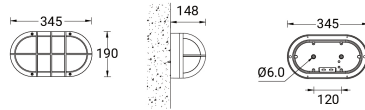

CAPSULE 4 (CA-30596-1MS)

Technical information

Material	Aluminium
Light source	96 LED
Power	15 W
Lumen	1355 - 1427 lm
Efficacy	90 - 95 lm/W
Driver option	Integral control gear
Driver	Constant current (CC)
Input voltage	220-240 V 50/60 Hz
Optic	G

Optic value	100°x151°
CCT / CRI	3000K CRI80, 4000K CRI80
Bug	B0-U2-G1
ULR	15%
ULOR	15%
CIE flux code n°3	85
Dimming type	On/Off, 1-10V
Product colours	Black, Dark Grey, White, Matt Silver, Bronze, Concrete - Urban, Softscape - Urban, Stone - Urban, Corten - Urban, Oak - Woodland, Walnut - Woodland, Pine - Woodland
Weight	2.2 kg

Operating temperature	-20 °C to 50 °C
Through wiring	Two cable entries for through wiring
Lens / Reflector / Optic	Opal UV-stabilised polycarbonate diffuser
MacAdam Ellipse	3 SDCM
Lifetime L90B10 (hours)	> 37,000
Lifetime L80B10 (hours)	> 78,000
Lifetime L80B50 (hours)	> 86,000
Variants (On/Off, 1-10V)	Compatible with EN/ IEC 60598-2-22: Suitable for emergency installations as central supply, non-maintained (Z0)

CA-30596-1MS

CAPSULE

Accessories