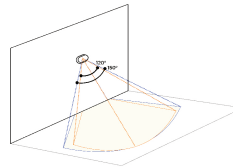

CAPSULE 4 (CA-30596-1MS)

Technical information

Material	Aluminium
Light source	96 LED
Power	15 W
Lumen	1355 - 1427 lm
Efficacy	90 - 95 lm/W
Driver option	Integral control gear
Driver	Constant current (CC)
Input voltage	220-240 V 50/60 Hz
Optic	G

Optic value	100°x151°
CCT / CRI	3000K CRI80, 4000K CRI80
Bug	B0-U2-G1
ULR	15%
ULOR	15%
CIE flux code n°3	85
Dimming type	On/Off, 1-10V
Product colours	Black, Dark Grey, White, Matt Silver, Bronze, Concrete - Urban, Softscape - Urban, Stone - Urban, Corten - Urban, Oak - Woodland, Walnut - Woodland, Pine - Woodland
Weight	2.2 kg

Operating temperature	-20 °C to 50 °C
Through wiring	Two cable entries for through wiring
Lens / Reflector / Optic	Opal UV-stabilised polycarbonate diffuser
MacAdam Ellipse	3 SDCM
Lifetime L90B10 (hours)	> 37,000
Lifetime L80B10 (hours)	> 78,000
Lifetime L80B50 (hours)	> 86,000
Variants (On/Off, 1-10V)	Compatible with EN/ IEC 60598-2-22: Suitable for emergency installations as central supply, non-maintained (Z0)

CA-30596-1MS

CAPSULE

Accessories