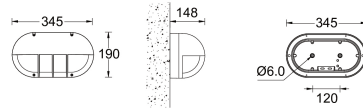

CAPSULE 5 (CA-30606-1MS)

Technical information

Material	Aluminium
Light source	96 LED
Power	15 W
Lumen	670 - 705 lm
Efficacy	45 - 47 lm/W
Driver option	Integral control gear
Driver	Constant current (CC)
Input voltage	220-240 V 50/60 Hz
Optic	G

Optic value	96°x13°
CCT / CRI	3000K CRI80, 4000K CRI80
Bug	B0-U2-G1
ULR	14%
ULOR	14%
CIE flux code n°3	85
Dimming type	On/Off, 1-10V
Product colours	Black, Dark Grey, White, Matt Silver, Bronze, Concrete - Urban, Softscape - Urban, Stone - Urban, Corten - Urban, Oak - Woodland, Walnut - Woodland, Pine - Woodland
Weight	2.2 kg

Operating temperature	-20 °C to 50 °C
Through wiring	Two cable entries for through wiring
Lens / Reflector / Optic	Opal UV-stabilised polycarbonate diffuser
MacAdam Ellipse	3 SDCM
Lifetime L90B10 (hours)	> 37,000
Lifetime L80B10 (hours)	> 78,000
Lifetime L80B50 (hours)	> 86,000
Variants (On/Off, 1-10V)	Compatible with EN/ IEC 60598-2-22: Suitable for emergency installations as central supply, non-maintained (Z0)

CA-30606-1MS

CAPSULE

Accessories