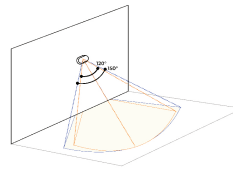

CAPSULE 5 (CA-30606-1MS)

Technical information

Material	Aluminium
Light source	96 LED
Power	15 W
Lumen	670 - 705 lm
Efficacy	45 - 47 lm/W
Driver option	Integral control gear
Driver	Constant current (CC)
Input voltage	220-240 V 50/60 Hz
Optic	G

Optic value	96°x13°
CCT / CRI	3000K CRI80, 4000K CRI80
Bug	B0-U2-G1
ULR	14%
ULOR	14%
CIE flux code n°3	85
Dimming type	On/Off, 1-10V
Product colours	Black, Dark Grey, White, Matt Silver, Bronze, Concrete - Urban, Softscape - Urban, Stone - Urban, Corten - Urban, Oak - Woodland, Walnut - Woodland, Pine - Woodland
Weight	2.2 kg

Operating temperature	-20 °C to 50 °C
Through wiring	Two cable entries for through wiring
Lens / Reflector / Optic	Opal UV-stabilised polycarbonate diffuser
MacAdam Ellipse	3 SDCM
Lifetime L90B10 (hours)	> 37,000
Lifetime L80B10 (hours)	> 78,000
Lifetime L80B50 (hours)	> 86,000
Variants (On/Off, 1-10V)	Compatible with EN/ IEC 60598-2-22: Suitable for emergency installations as central supply, non-maintained (Z0)

CA-30606-1MS

CAPSULE

Accessories