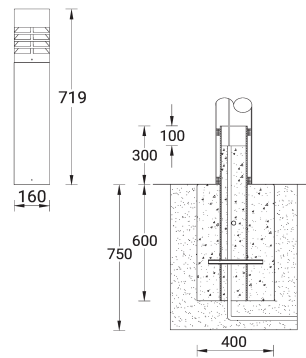

CONCORD 1 (CN-10236-2-SB)

Technical information

Light source	1 COB
Power	41 W
Lumen	922 - 927 lm
Efficacy	22 - 23 lm/W
Driver option	Integral control gear
Driver	Constant current (CC)
Input voltage	220-240 V 50/60 Hz
Optic	G

Optic value	137°x 114°
CCT / CRI	3000K CRI80, 4000K CRI80
Bug	B1-U0-G0
ULR	1%
ULOR	1%
CIE flux code n°3	95
Dimming type	On/Off, 1-10V, DALI
Product colours	Black, Dark Grey, White, Matt Silver, Bronze, Concrete - Urban, Softscape - Urban, Stone - Urban, Corten - Urban, Oak - Woodland, Walnut - Woodland, Pine - Woodland

Weight	26.8 kg
Operating temperature	-20 °C to 40 °C
Cable	One IP68 connector supplied with 0.2 m of 3x1.0 sqmm outdoor cable
Through wiring	Single cable entry
Lens / Reflector / Optic	Opal toughened glass diffuser
Variants (1-10V, DALI)	Compatible with EN/ IEC 60598-2-22: Suitable for emergency installations as central supply, non-maintained (Z0)

CN-10236-2-SB