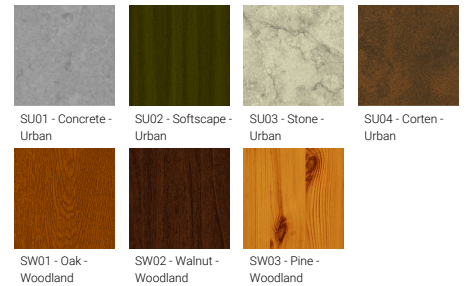

Special finishes upon request