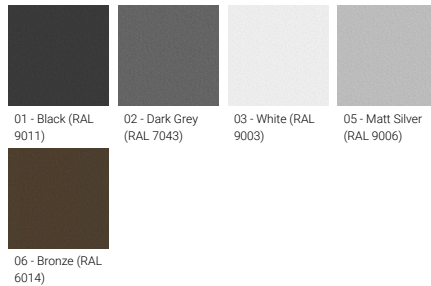

CONCORD 1 (CN-10236-2-SB)

Product description

Ø160 - 719 mm - Flat top - With integrated security core (Anti-traffic)

Luminaire Structure

- Die-cast aluminium housing
- Extruded aluminium column
- Pre-treated before powder coating ensuring high corrosion resistance
- Single cable entry
- One IP68 connector supplied with 0.2 m of 3x1.0 sqmm outdoor cable
- Stainless steel fasteners in grade 304 with zinc flake coating (ZFC)
- Durable silicone rubber gasket
- Opal toughened glass diffuser
- Integral control gear

Optic

G

Product colour