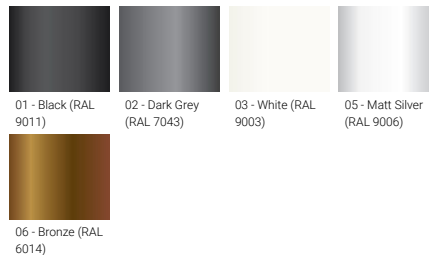

CONCORD 2 (CN-10246-1) (Version 2)

Product description

Ø160 - 1045 mm - Dome top

Luminaire Structure

- Die-cast aluminium housing
- Extruded aluminium column
- Pre-treated before powder coating ensuring high corrosion resistance
- Single cable entry
- One IP68 connector supplied with 0.2 m of 3x1.0 sqmm outdoor cable
- Stainless steel fasteners in grade 304 with zinc flake coating (ZFC)
- Durable silicone rubber gasket
- Opal toughened glass diffuser
- Integral control gear

Optic

G

Product colour