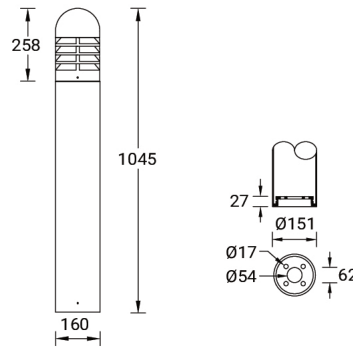

CONCORD 2 (CN-10246-1) (Version 2)

Technical information

Material	Aluminium
Light source	1 COB
Power	41 W
Lumen	922 - 927 lm
Efficacy	22 - 23 lm/W
Driver option	Integral control gear
Driver	Constant current (CC)
Input voltage	220-240 V 50/60 Hz
Optic	G

Optic value	137°x 114°
CCT / CRI	3000K CRI80, 4000K CRI80
Bug	B1-U0-G0
ULR	1%
ULOR	1%
CIE flux code n°3	95
Dimming type	On/Off, 1-10V, DALI
Product colours	Black, Dark Grey, White, Matt Silver, Bronze, Concrete - Urban, Softscape - Urban, Stone - Urban, Corten - Urban, Oak - Woodland, Walnut - Woodland, Pine - Woodland
Weight	8.5 kg

Operating temperature	-20 °C to 40 °C
Cable	One IP68 connector supplied with 0.2 m of 3x1.0 sqmm outdoor cable
Through wiring	Single cable entry
Lens / Reflector / Optic	Opal toughened glass diffuser
MacAdam Ellipse	3 SDCM
Lifetime L90B10 (hours)	> 55,000
Variants (1-10V, DALI)	Compatible with EN/ IEC 60598-2-22: Suitable for emergency installations as central supply, non-maintained (Z0)

CN-10246-1